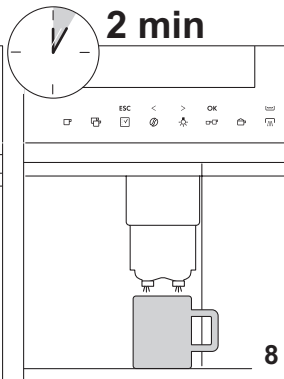

▶ KKK884500
KKE884500

USER MANUAL

AEG

A

B

C

COFFEE

CAPPUCCINO