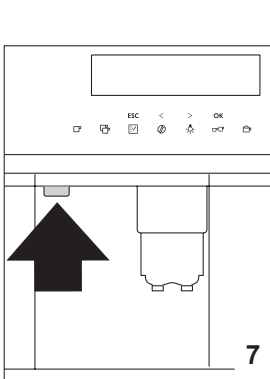

▶ KKK884500
KKE884500

USER MANUAL

AEG

A

B

C

COFFEE

CAPPUCCINO