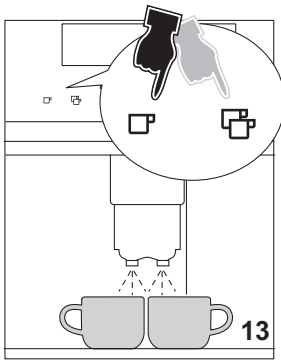

▶ KKK884500
KKE884500

USER MANUAL

AEG

A

B

C

COFFEE

CAPPUCCINO