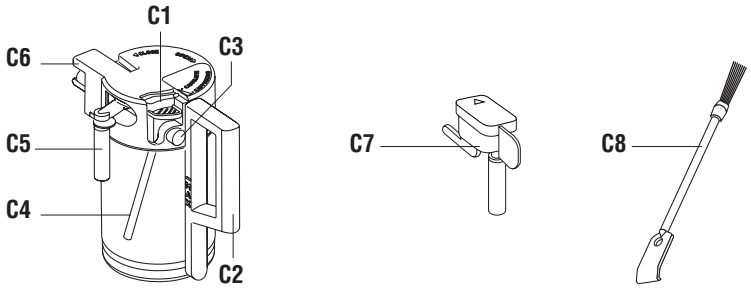

▶ KKK884500
KKE884500

USER MANUAL

AEG

A

B

C

COFFEE

CAPPUCCINO