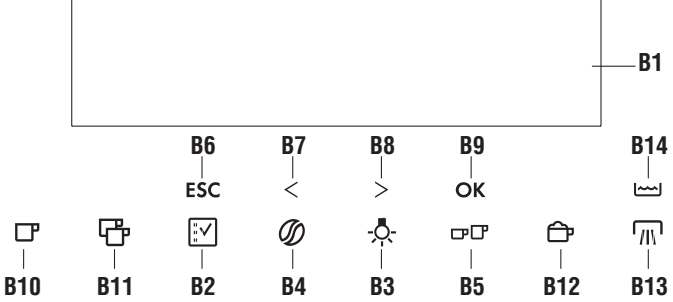

▶ KKK884500
KKE884500

USER MANUAL

AEG

A

B

C

COFFEE

CAPPUCCINO