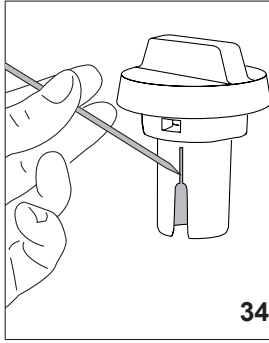

QUICK GUIDE

A

B

COFFEE

CAPPUCCINO/CAFFELATTE

TEA

! CLEANING

DEMO CODE 2.4.6.8