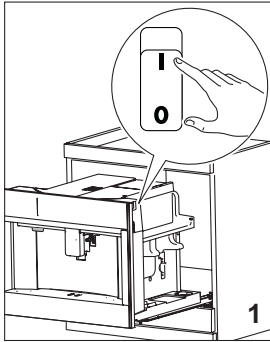

QUICK GUIDE

A

B

COFFEE

CAPPUCCINO/CAFFELATTE

TEA

! CLEANING

DEMO CODE 2.4.6.8