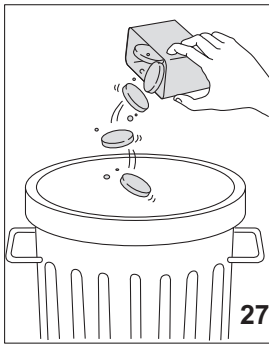

QUICK GUIDE

A

B

COFFEE

CAPPUCCINO/CAFFELATTE

TEA

! CLEANING

DEMO CODE 2.4.6.8