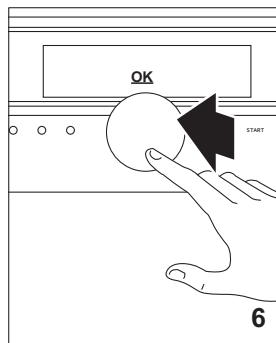

QUICK GUIDE

A

B

COFFEE

CAPPUCCINO/CAFFELATTE

TEA

! CLEANING

DEMO CODE 2.4.6.8