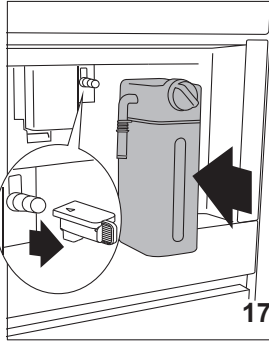

QUICK GUIDE

A

B

COFFEE

CAPPUCCINO/CAFFELATTE

TEA

! CLEANING

DEMO CODE 2.4.6.8