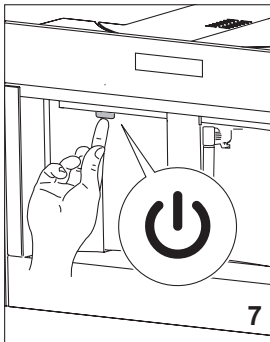

QUICK GUIDE

A

B

COFFEE

CAPPUCCINO/CAFFELATTE

TEA

! CLEANING

DEMO CODE 2.4.6.8