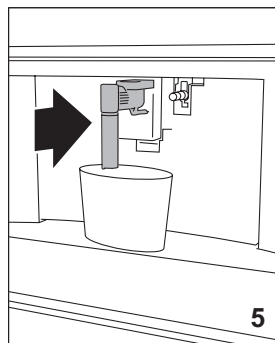

QUICK GUIDE

A

B

COFFEE

CAPPUCCINO/CAFFELATTE

TEA

! CLEANING

DEMO CODE 2.4.6.8