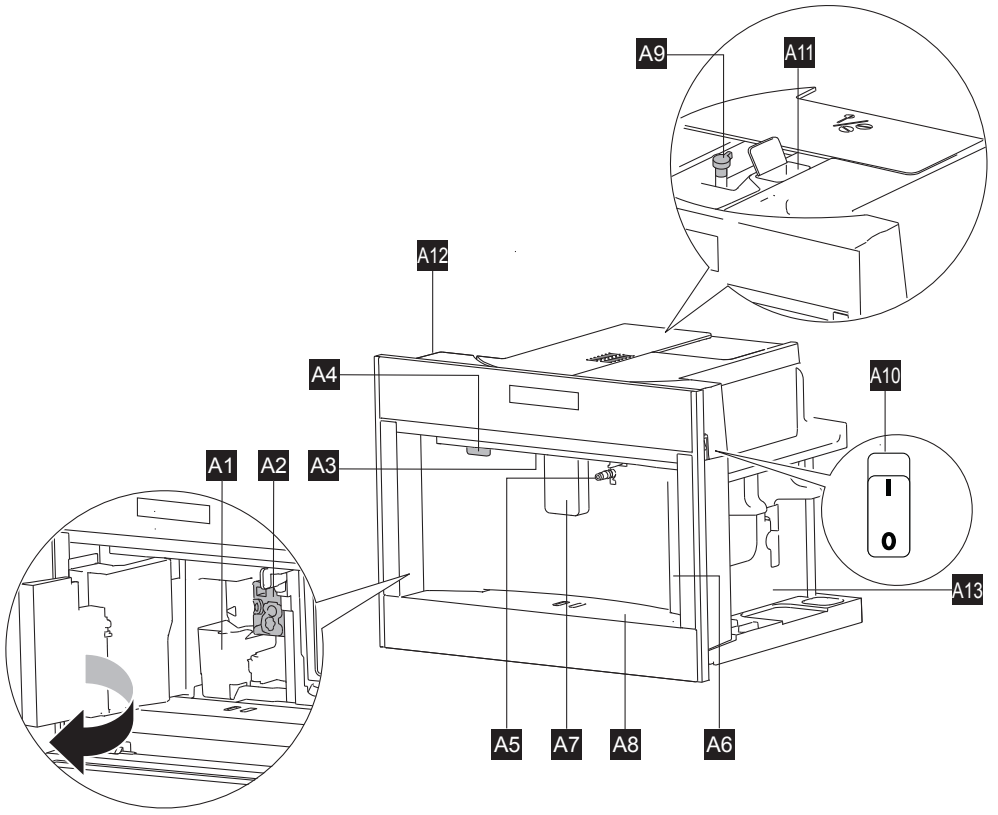

QUICK GUIDE

A

B

COFFEE

CAPPUCCINO/CAFFELATTE

TEA

! CLEANING

DEMO CODE 2.4.6.8