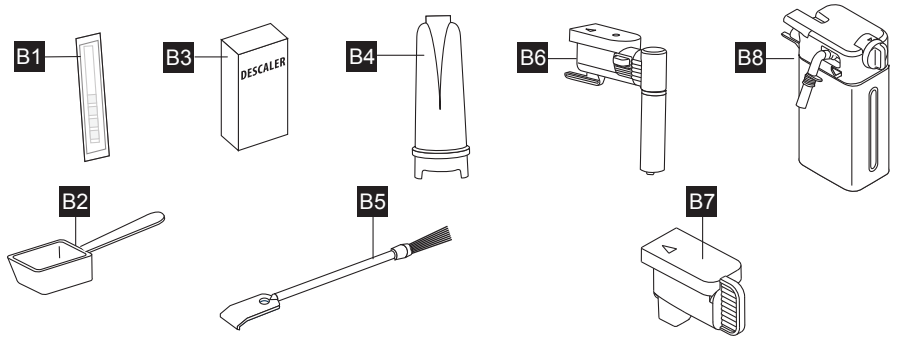

QUICK GUIDE

A

B

COFFEE

CAPPUCCINO/CAFFELATTE

TEA

! CLEANING

DEMO CODE 2.4.6.8