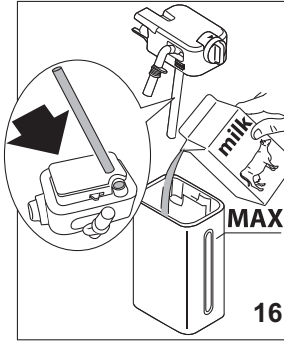

QUICK GUIDE

A

B

COFFEE

CAPPUCCINO/CAFFELATTE

TEA

! CLEANING

DEMO CODE 2.4.6.8