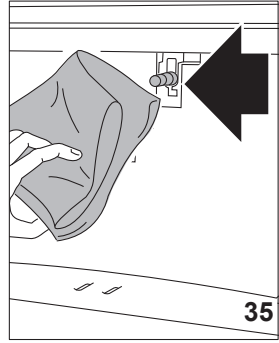

QUICK GUIDE

A

B

COFFEE

CAPPUCCINO/CAFFELATTE

TEA

! CLEANING

DEMO CODE 2.4.6.8