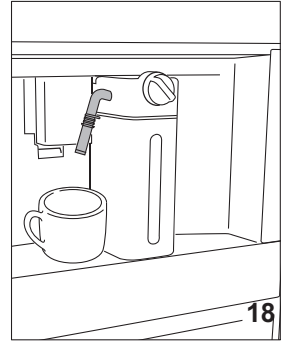

QUICK GUIDE

A

B

COFFEE

CAPPUCCINO/CAFFELATTE

TEA

! CLEANING

DEMO CODE 2.4.6.8