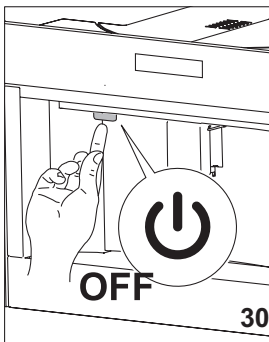

QUICK GUIDE

A

B

COFFEE

CAPPUCCINO/CAFFELATTE

TEA

! CLEANING

DEMO CODE 2.4.6.8