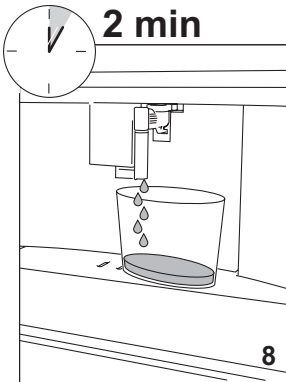

QUICK GUIDE

A

B

COFFEE

CAPPUCCINO/CAFFELATTE

TEA

! CLEANING

DEMO CODE 2.4.6.8