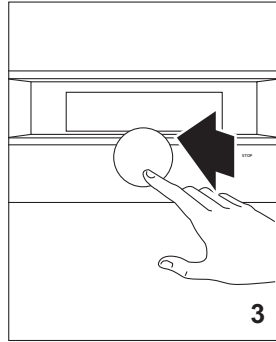

QUICK GUIDE

A

B

COFFEE

CAPPUCCINO/CAFFELATTE

TEA

! CLEANING

DEMO CODE 2.4.6.8