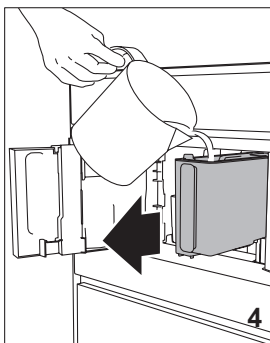

QUICK GUIDE

A

B

COFFEE

CAPPUCCINO/CAFFELATTE

TEA

! CLEANING

DEMO CODE 2.4.6.8