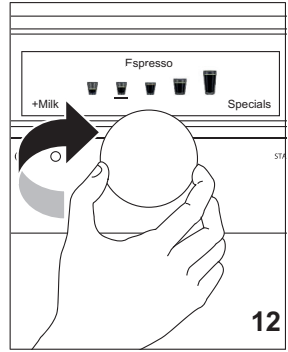

QUICK GUIDE

A

B

COFFEE

CAPPUCCINO/CAFFELATTE

TEA

! CLEANING

DEMO CODE 2.4.6.8