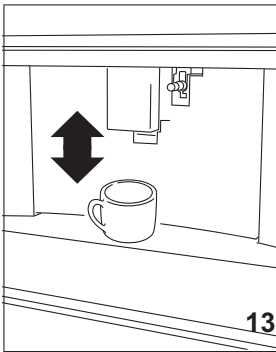

QUICK GUIDE

A

B

COFFEE

CAPPUCCINO/CAFFELATTE

TEA

! CLEANING

DEMO CODE 2.4.6.8