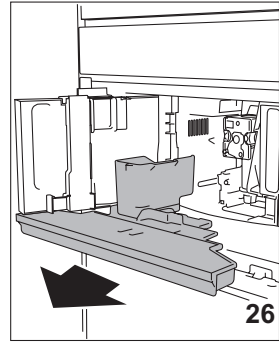

QUICK GUIDE

A

B

COFFEE

CAPPUCCINO/CAFFELATTE

TEA

! CLEANING

DEMO CODE 2.4.6.8