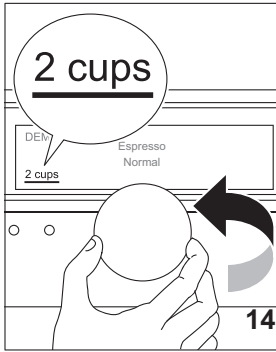

QUICK GUIDE

A

B

COFFEE

CAPPUCCINO/CAFFELATTE

TEA

! CLEANING

DEMO CODE 2.4.6.8