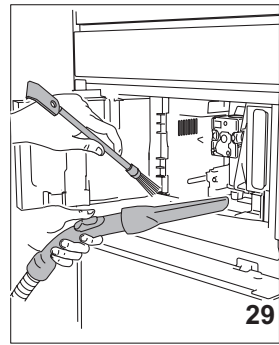

QUICK GUIDE

A

B

COFFEE

CAPPUCCINO/CAFFELATTE

TEA

! CLEANING

DEMO CODE 2.4.6.8