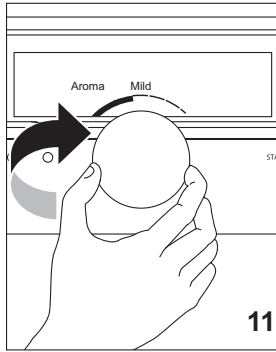

QUICK GUIDE

A

B

COFFEE

CAPPUCCINO/CAFFELATTE

TEA

! CLEANING

DEMO CODE 2.4.6.8