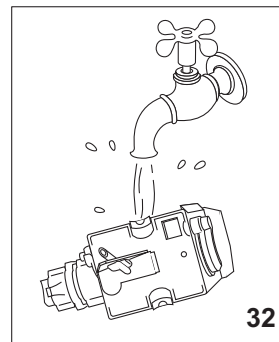

QUICK GUIDE

A

B

COFFEE

CAPPUCCINO/CAFFELATTE

TEA

! CLEANING

DEMO CODE 2.4.6.8