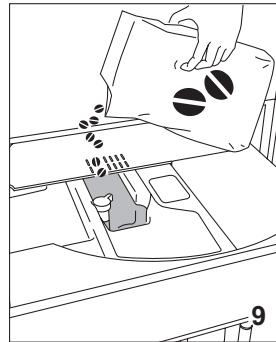

QUICK GUIDE

A

B

COFFEE

CAPPUCCINO/CAFFELATTE

TEA

! CLEANING

DEMO CODE 2.4.6.8