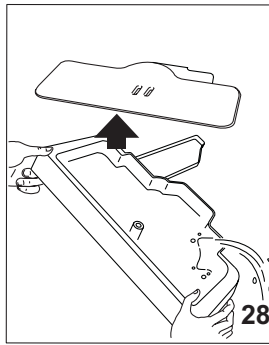

QUICK GUIDE

A

B

COFFEE

CAPPUCCINO/CAFFELATTE

TEA

! CLEANING

DEMO CODE 2.4.6.8