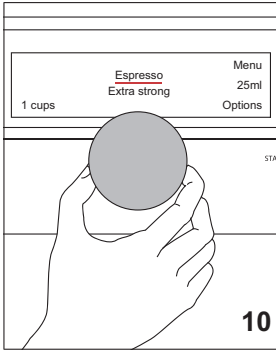

QUICK GUIDE

A

B

COFFEE

CAPPUCCINO/CAFFELATTE

TEA

! CLEANING

DEMO CODE 2.4.6.8