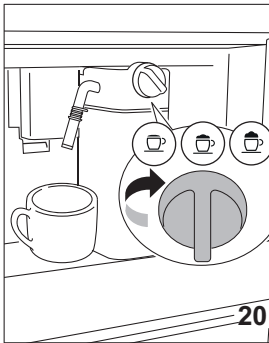

QUICK GUIDE

A

B

COFFEE

CAPPUCCINO/CAFFELATTE

TEA

! CLEANING

DEMO CODE 2.4.6.8