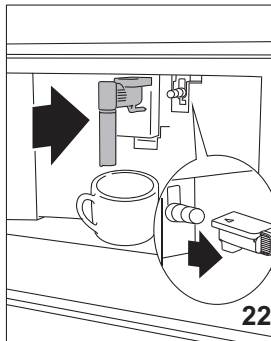

QUICK GUIDE

A

B

COFFEE

CAPPUCCINO/CAFFELATTE

TEA

! CLEANING

DEMO CODE 2.4.6.8