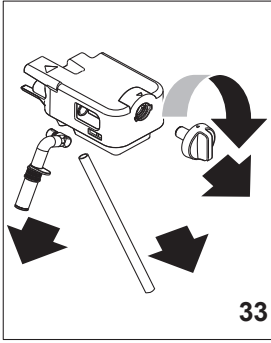

QUICK GUIDE

A

B

COFFEE

CAPPUCCINO/CAFFELATTE

TEA

! CLEANING

DEMO CODE 2.4.6.8