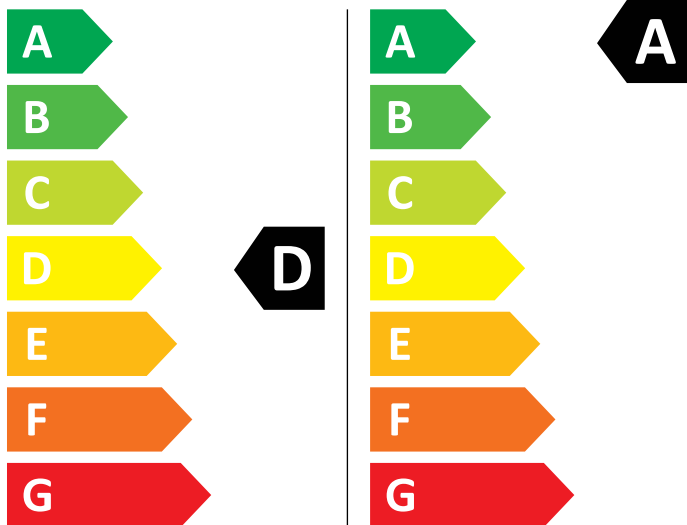

ENERG

AEG

LWR749604B 914610908

💧 307 kWh/100

💧 49 kWh/100

6,0 kg

9,0 kg

75 L