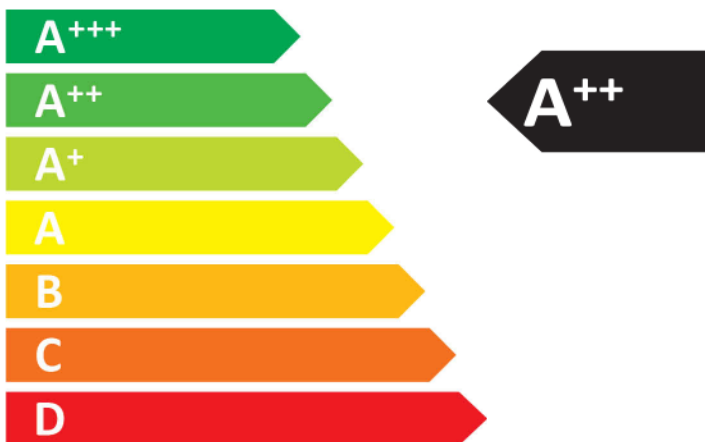

ENERGY

AEG

TR718L4B 916 099 245

235
kWh/annum

178
min/cycle

8,0
kg

66
dB

 **ABCDEFG**