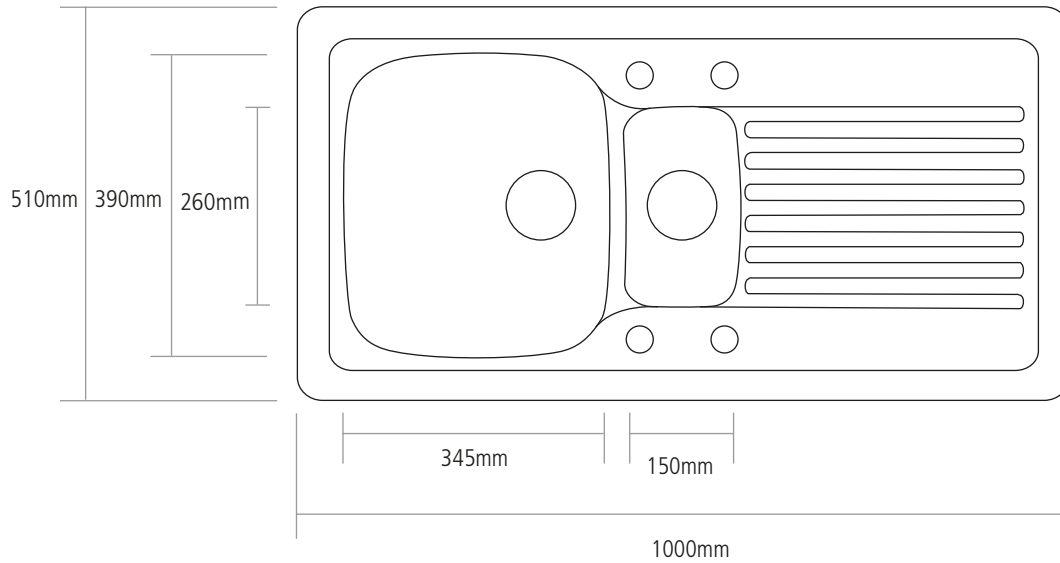

DIMENSIONS

MAIN BOWL DEPTH: 180MM

SMALL BOWL DEPTH: 110MM

OVERALL SINK DEPTH: 210MM

MIN. BASE UNIT: 600MM

CUT-OUT SIZE: 970 x 470MM

NOTE: All sink dimensions may vary by plus-or-minus 2%