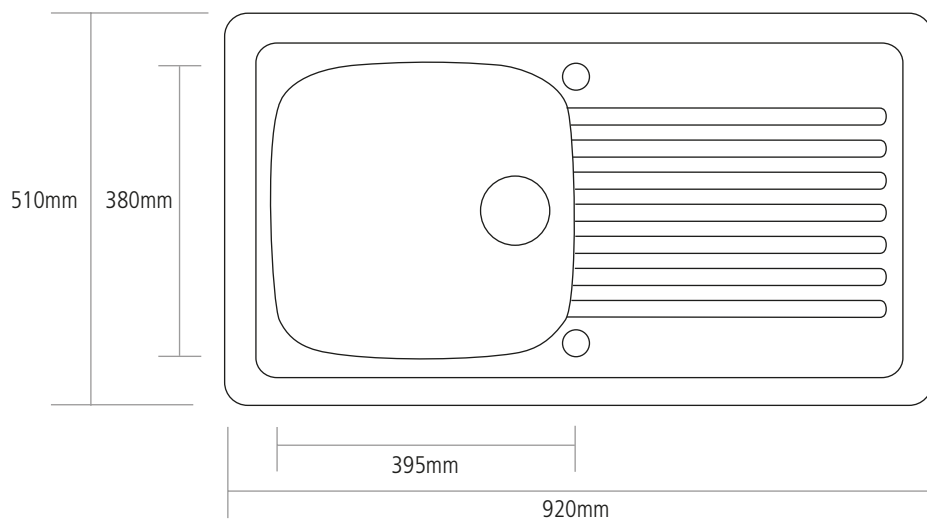

# DIMENSIONS

MAIN BOWL DEPTH: 180MM

OVERALL SINK DEPTH: 210MM

MIN. BASE UNIT: 500MM

CUT-OUT SIZE: 880 x 480MM

NOTE: All sink dimensions may vary by plus-or-minus 2%