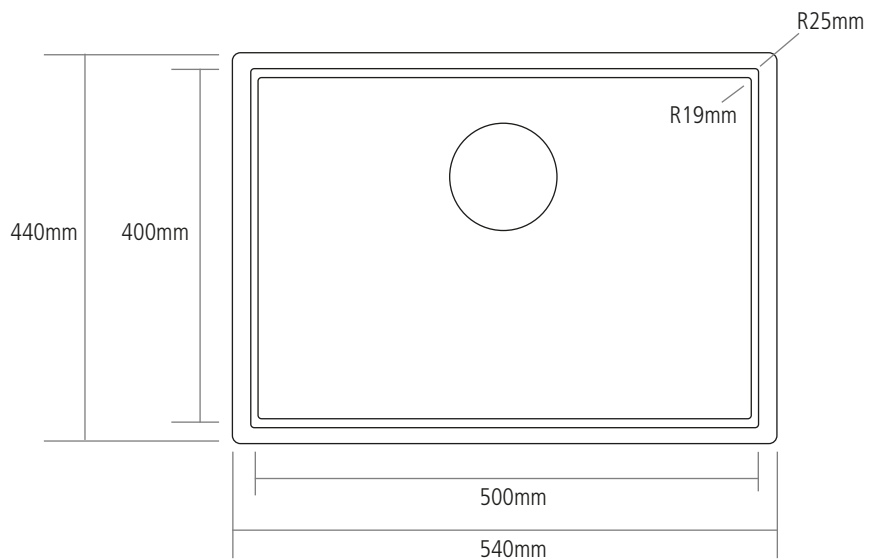

# DIMENSIONS

BOWL DEPTH: 200MM

MIN. BASE UNIT : 600MM

CUT OUT SIZE: 420 x 520MM