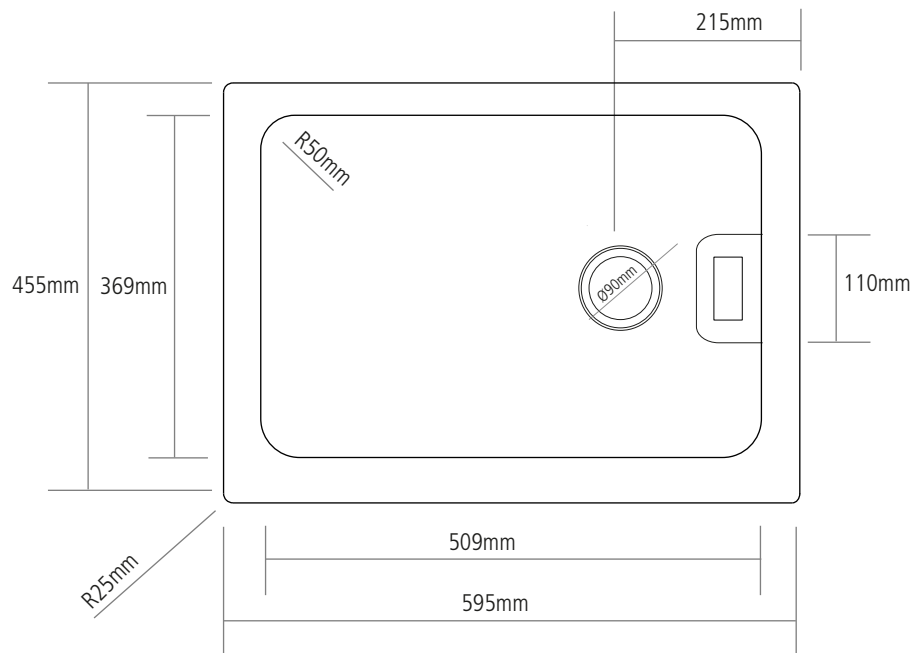

DIMENSIONS

BOWL DEPTH: 225MM

OVERALL SINK DEPTH: 250MM

MIN. BASE UNIT: 600MM

THE SINK TAPERS FROM BOTTOM
TO TOP BY APPROX. 8MM