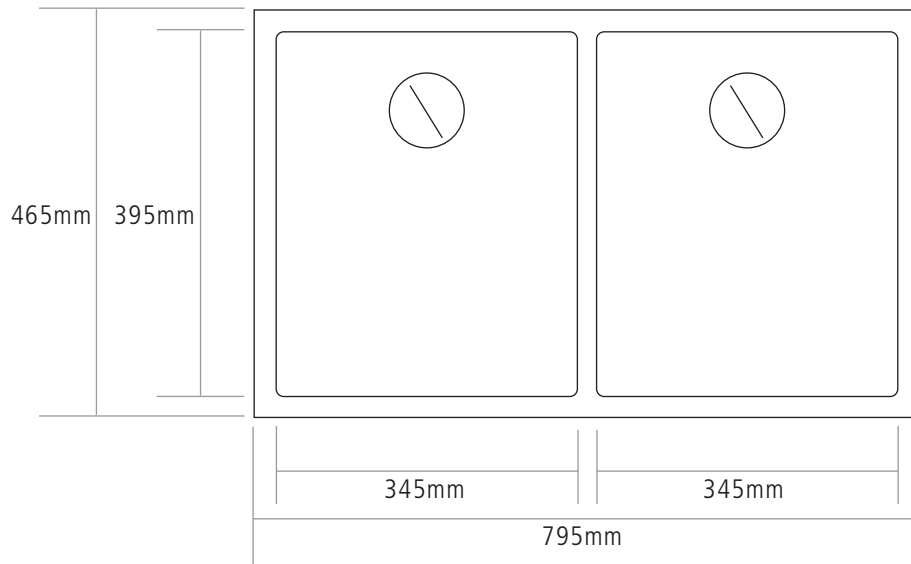

DIMENSIONS

BOWL DEPTH : 200MM

OVERALL SINK DEPTH : 220MM

MIN.BASE UNIT : 800MM