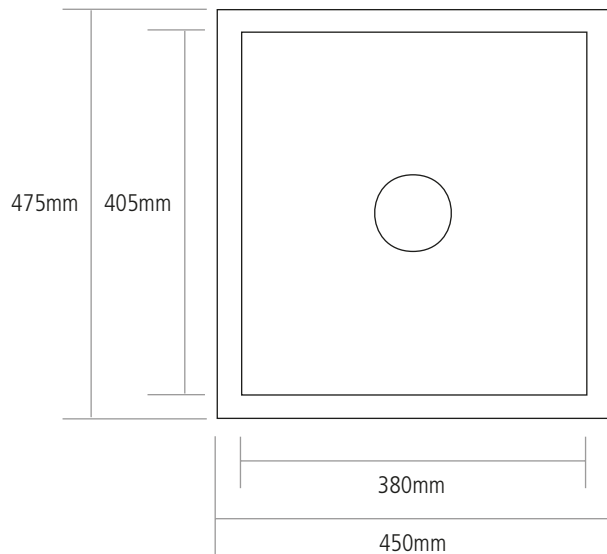

# DIMENSIONS

**BOWL DEPTH:** 180MM

**OVERALL SINK DEPTH:** 215MM

**MIN. BASE UNIT:** 500MM

**CUT-OUT SIZE:** 430 X 455MM

---

NOTE: All sink dimensions may vary by plus-or-minus 2%