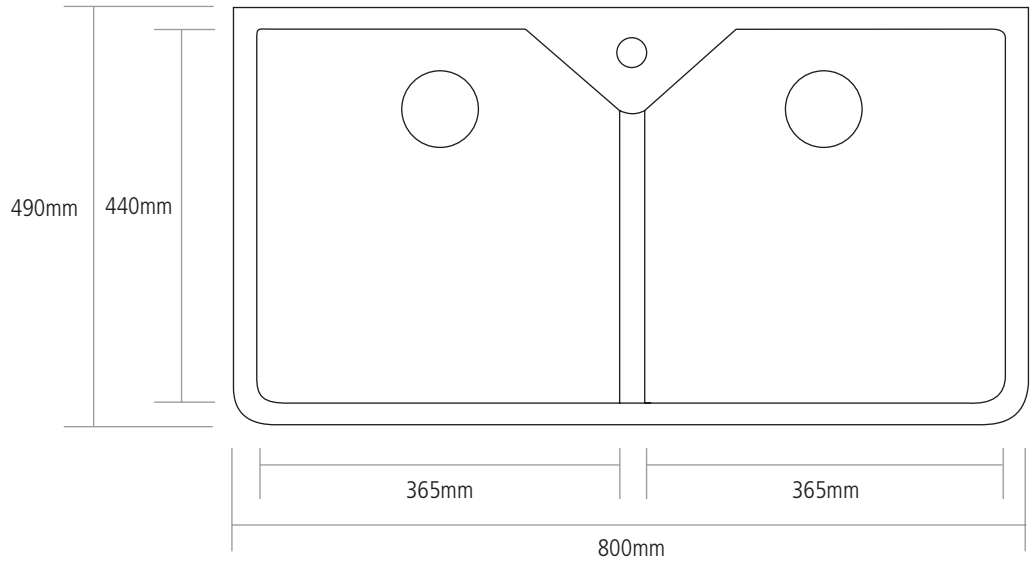

DIMENSIONS

BOWL DEPTH: 190MM
OVERALL SINK DEPTH: 220MM
MIN. BASE UNIT: 800MM

Sink tappers from top to bottom by approx. 12MM

NOTE: All sink dimensions may vary by plus-or-minus 2%