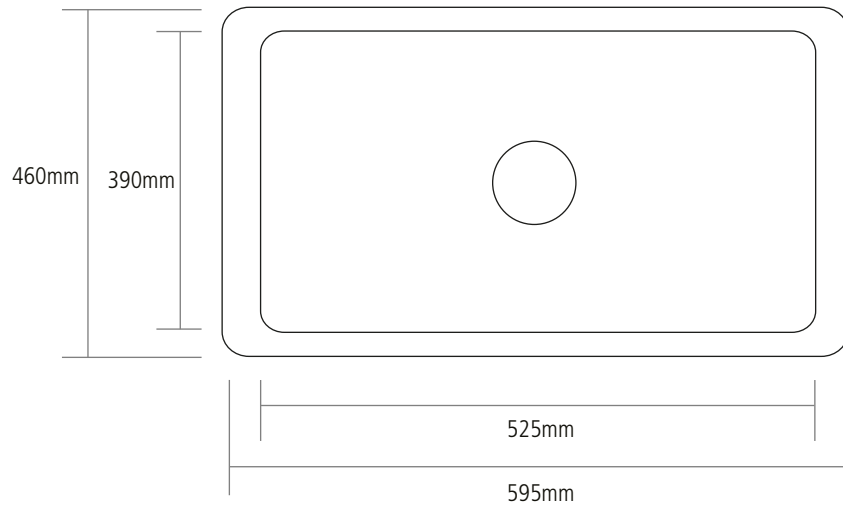

# DIMENSIONS

BOWL DEPTH: 220MM

OVERALL SINK DEPTH: 255MM

MIN. BASE UNIT: 600MM

Sink tappers from top to bottom by approx. 4mm

NOTE: All sink dimensions may vary by plus-or-minus 2%