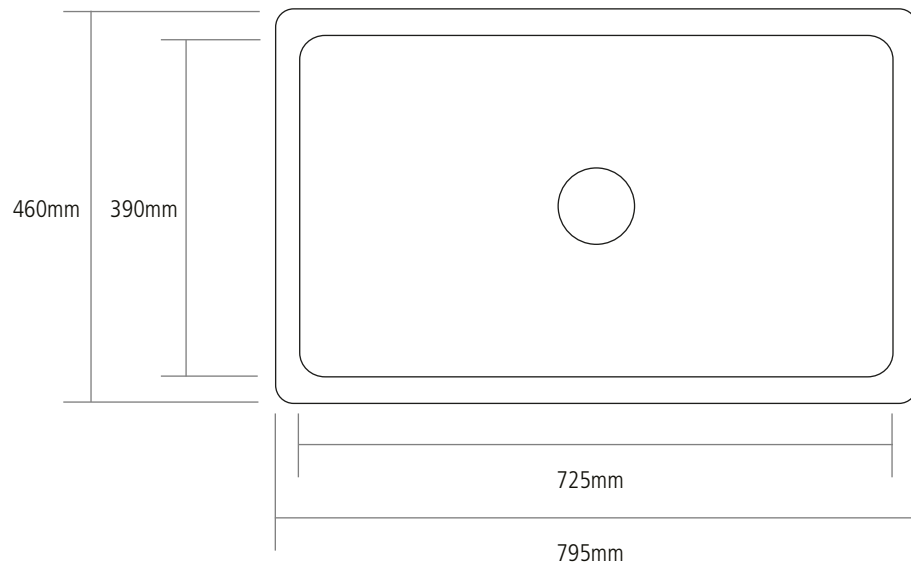

# DIMENSIONS

BOWL DEPTH: 229MM

OVERALL SINK DEPTH: 255MM

MIN. BASE UNIT: 800MM

Sink tappers from top to bottom by approx. 4 MM

NOTE: All sink dimensions may vary by plus-or-minus 2%