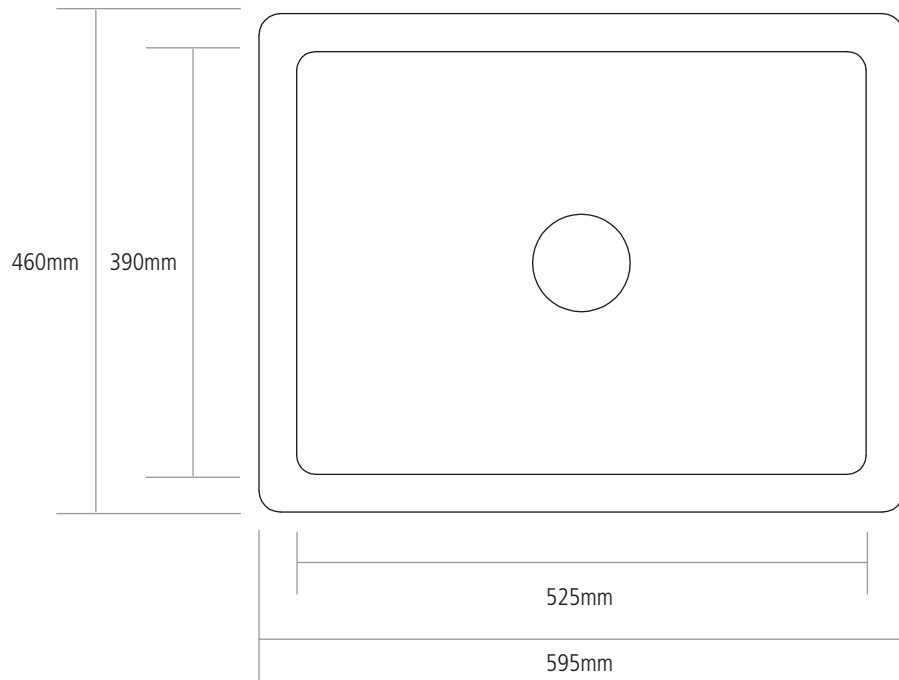

DIMENSIONS

MAIN BOWL DEPTH: 227MM

OVERALL SINK DEPTH: 225MM

MIN. BASE UNIT: 800MM

CUT-OUT SIZE: 575 x 440MM

NOTE: All sink dimensions may vary by plus-or-minus 2%