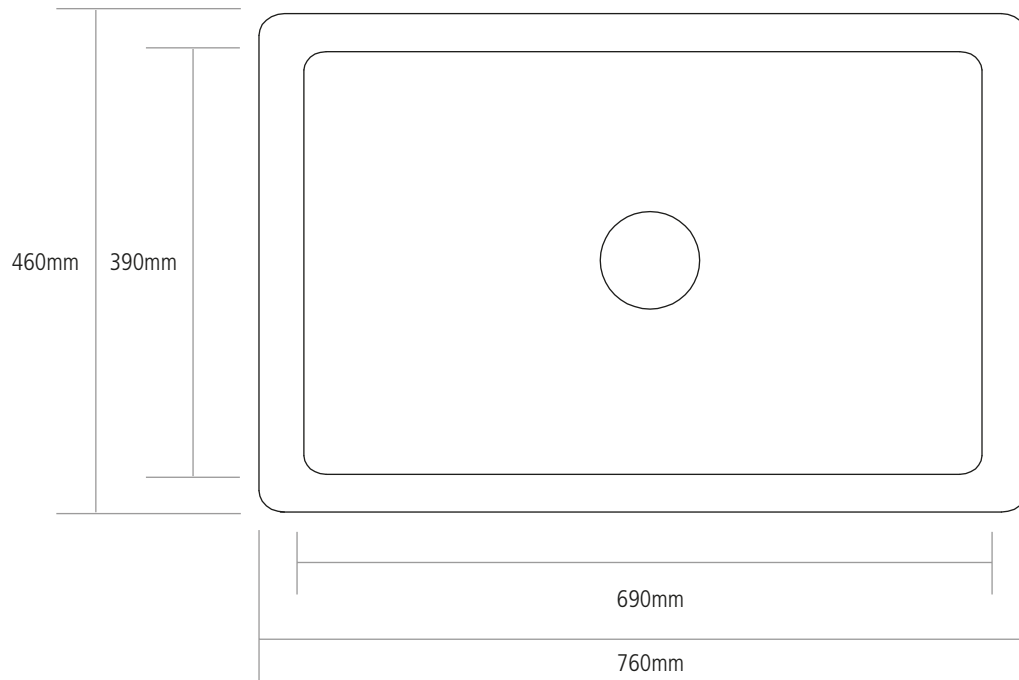

DIMENSIONS

MAIN BOWL DEPTH: 235MM

OVERALL SINK DEPTH: 265MM

MIN. BASE UNIT: 800MM

CUT-OUT SIZE: 740 x 440MM

NOTE: All sink dimensions may vary by plus-or-minus 2%