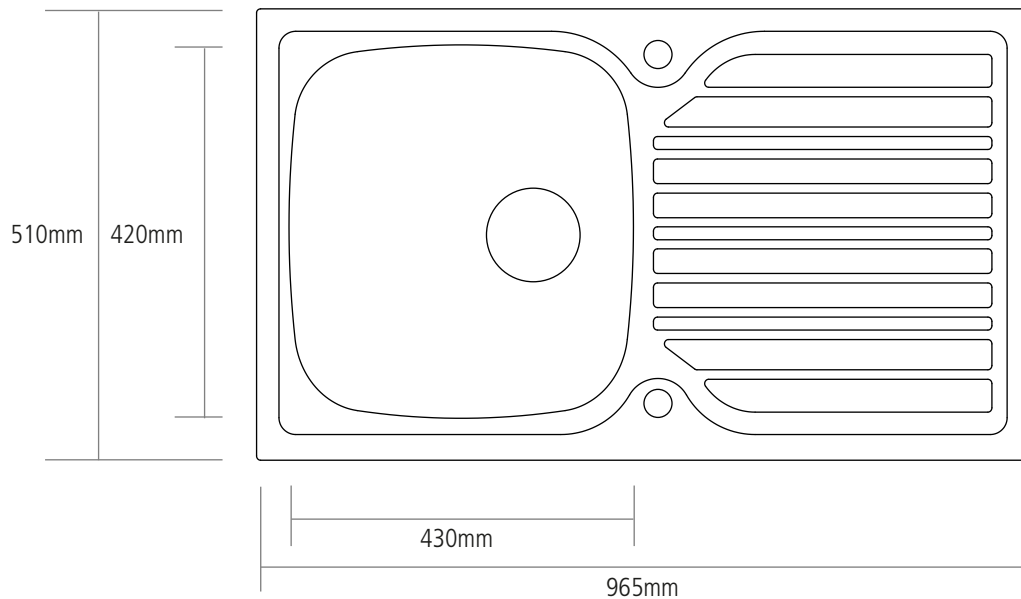

DIMENSIONS

BOWL DEPTH: 160MM

MIN. BASE UNIT: 600MM

CUT OUT SIZE: 941 x 486MM