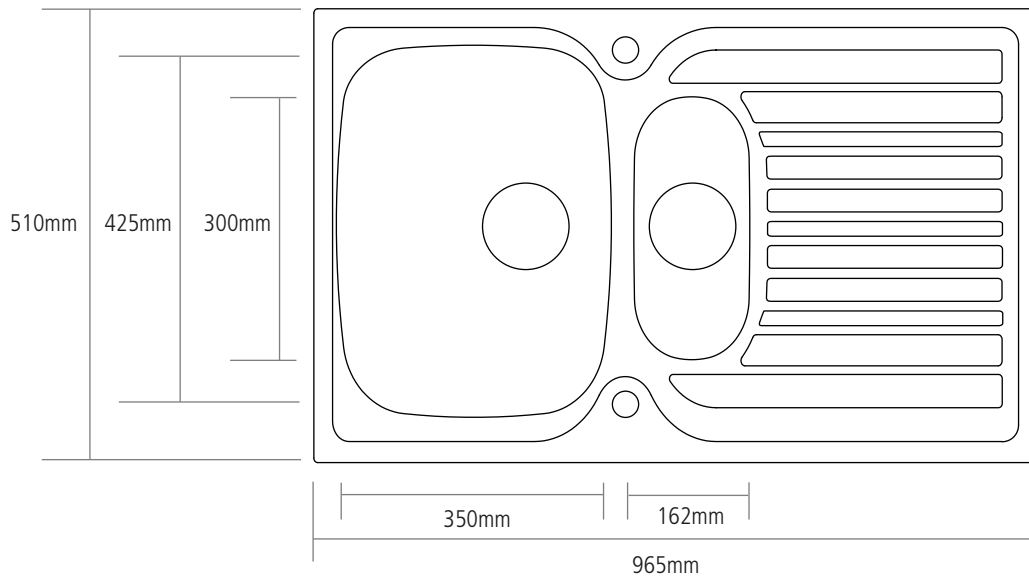

DIMENSIONS

MAIN BOWL DEPTH: 155MM

SMALL BOWL DEPTH: 90MM

MIN. BASE UNIT: 600MM

CUT OUT SIZE: 941 x 486MM