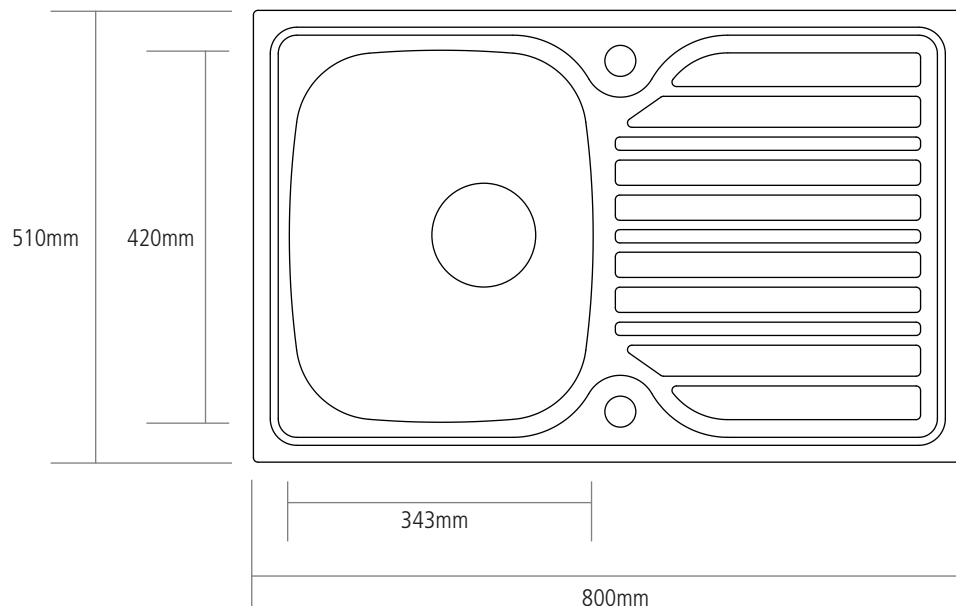

DIMENSIONS

BOWL DEPTH: 155MM

MIN. BASE UNIT: 450MM

CUT OUT SIZE: 776 x 486MM