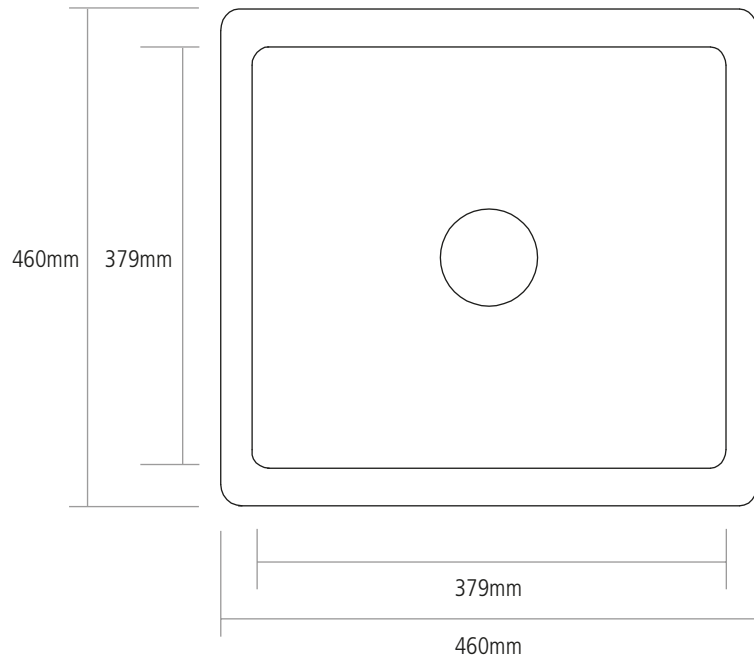

DIMENSIONS

BOWL DEPTH: 166MM

OVERALL SINK DEPTH: 191MM

MIN. BASE UNIT: 500MM

CUT-OUT SIZE: 440 x 440MM

NOTE: All sink dimensions may vary by plus-or-minus 2%