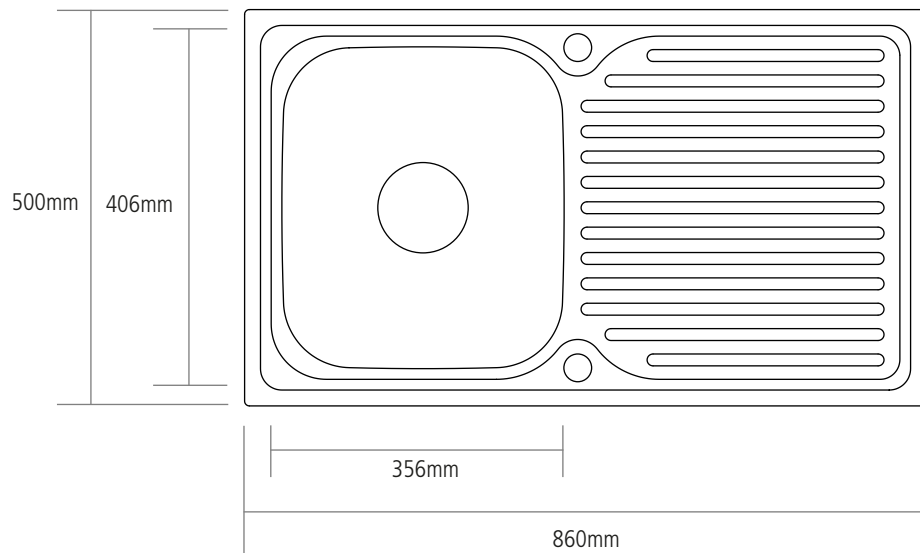

DIMENSIONS

BOWL DEPTH: 180MM

MIN. BASE UNIT: 450MM

CUT OUT SIZE: 838 x 480MM