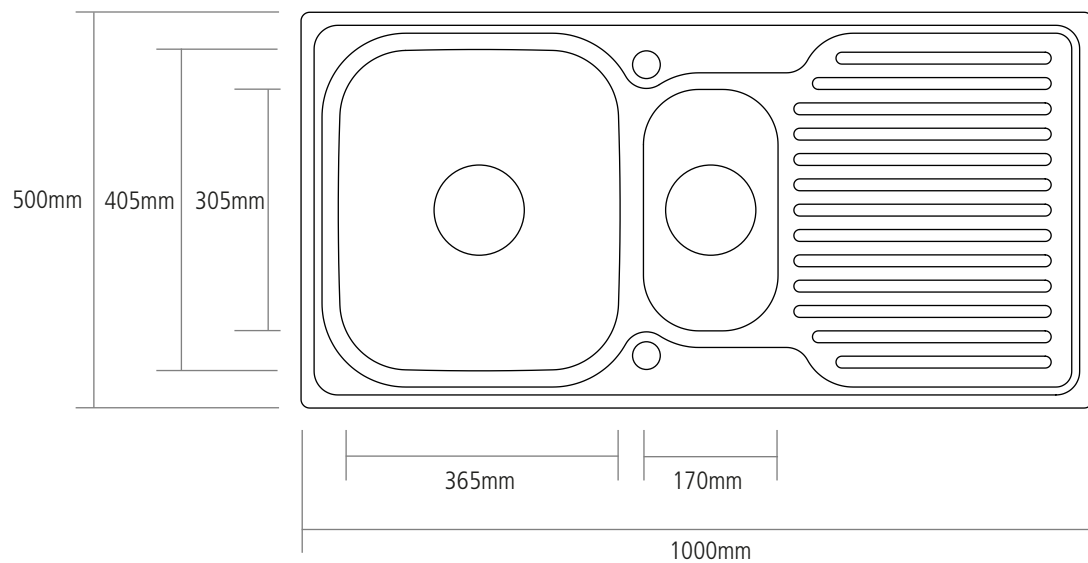

DIMENSIONS

MAIN BOWL DEPTH: 180MM

SMALL BOWL DEPTH: 128MM

MIN. BASE UNIT: 600MM

CUT OUT SIZE: 978 x 480MM