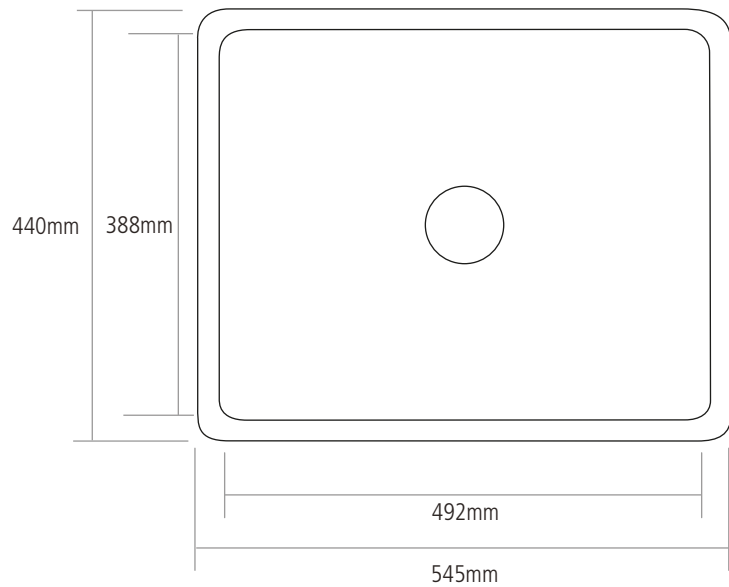

DIMENSIONS

BOWL DEPTH: 176MM

OVERALL SINK DEPTH: 200MM

MIN. BASE UNIT: 600MM

NOTE: All sink dimensions may vary by plus-or-minus 2%