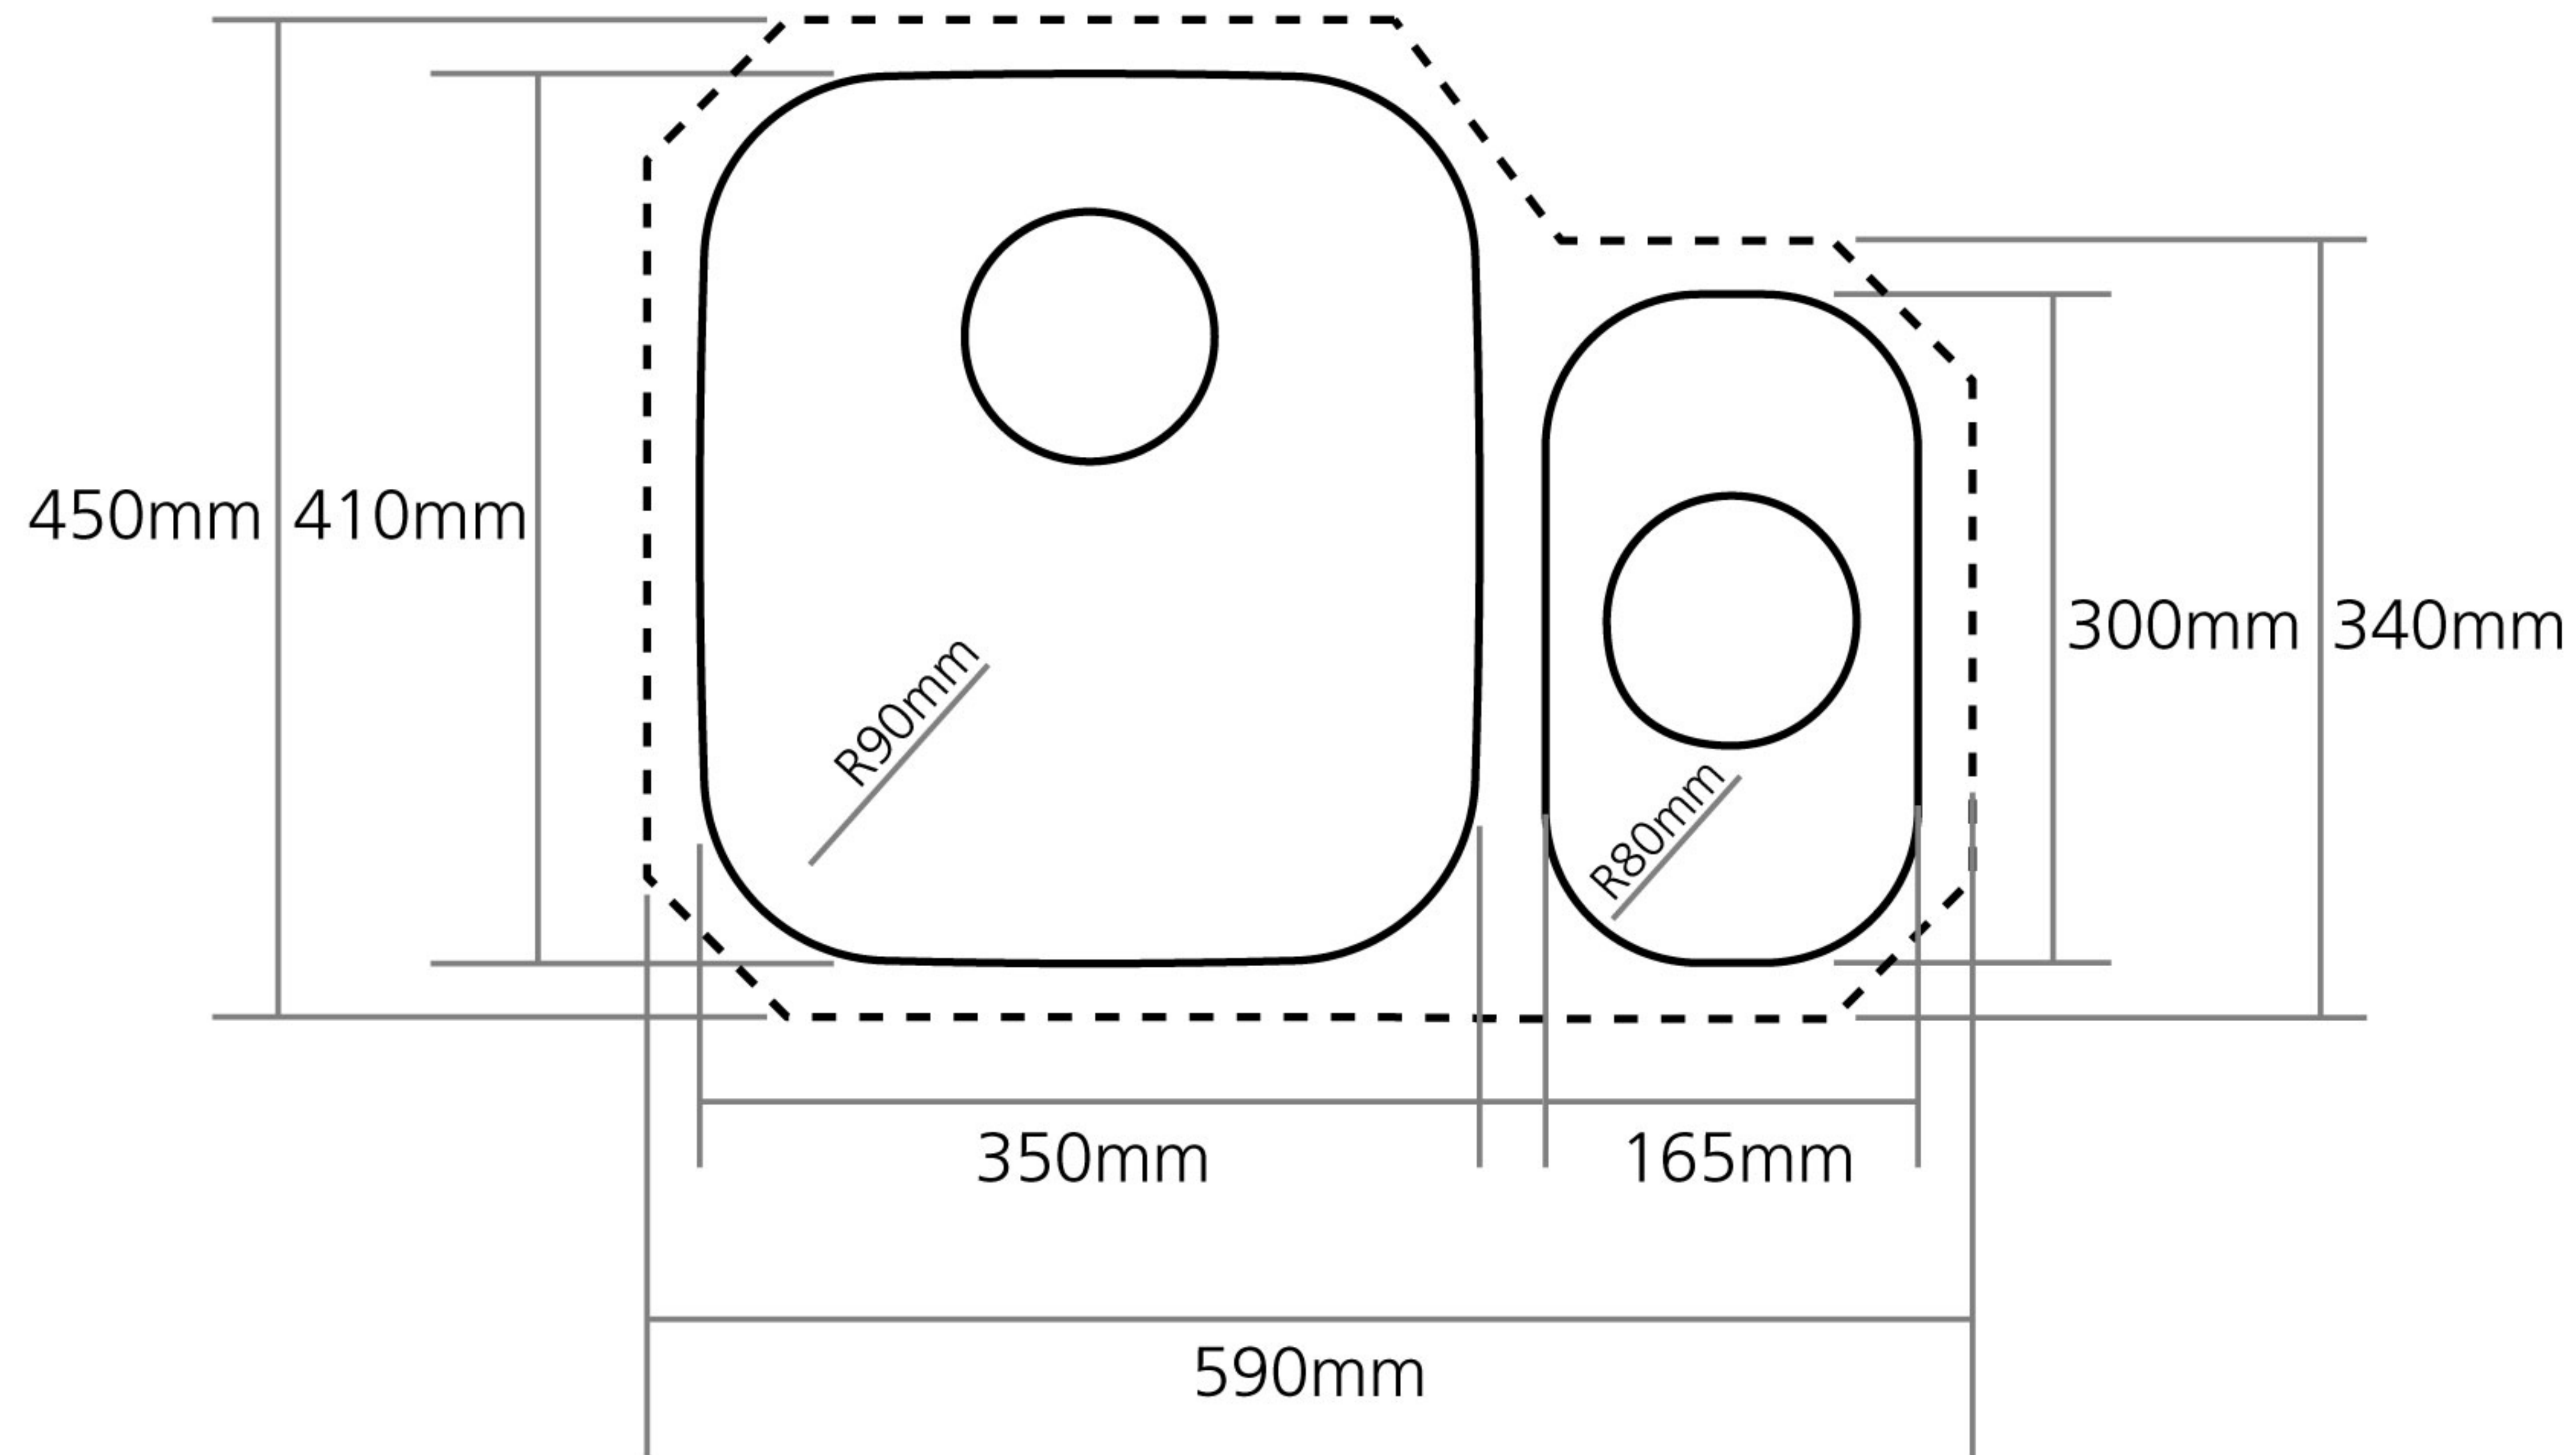

# Dimensions

Main Bowl depth 180mm

Small Bowl depth 125mm

Min. base unit 600mm

Use template for cut-out shape  
see [www.caple.co.uk](http://www.caple.co.uk) for template