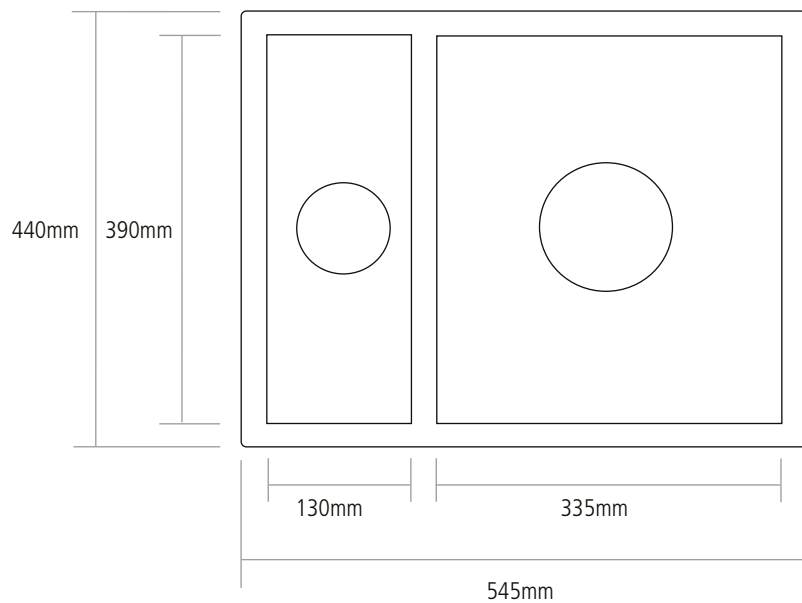

DIMENSIONS

MAIN BOWL DEPTH: 178MM

SMALL BOWL DEPTH: 118MM

OVERALL SINK DEPTH: 200MM

MIN. BASE UNIT: 600MM

CUT-OUT SIZE: 483 x 374MM

NOTE: All sink dimensions may vary by plus-or-minus 2%