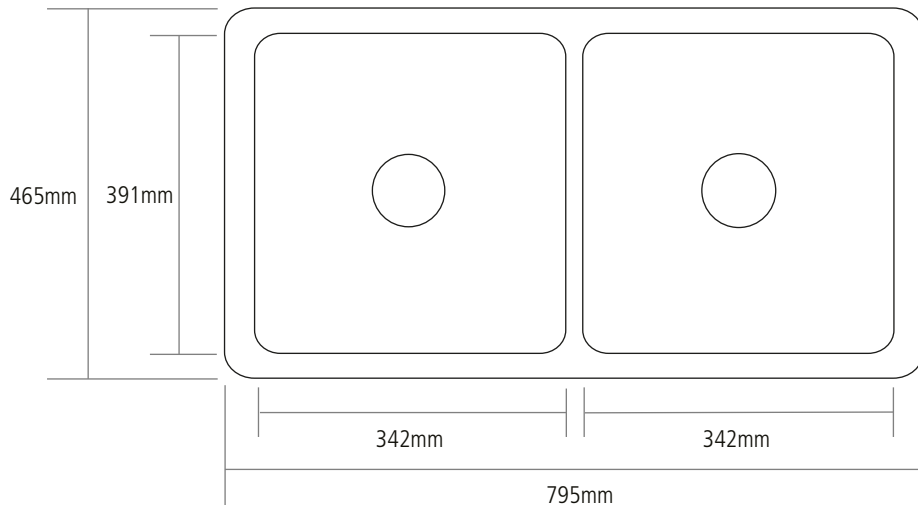

DIMENSIONS

BOWL DEPTH: 191MM

OVERALL SINK DEPTH: 229MM

MIN. BASE UNIT: 800MM

Sink tappers from top to
bottom by approx. 4MM

NOTE: All sink dimensions may vary by plus-or-minus 2%