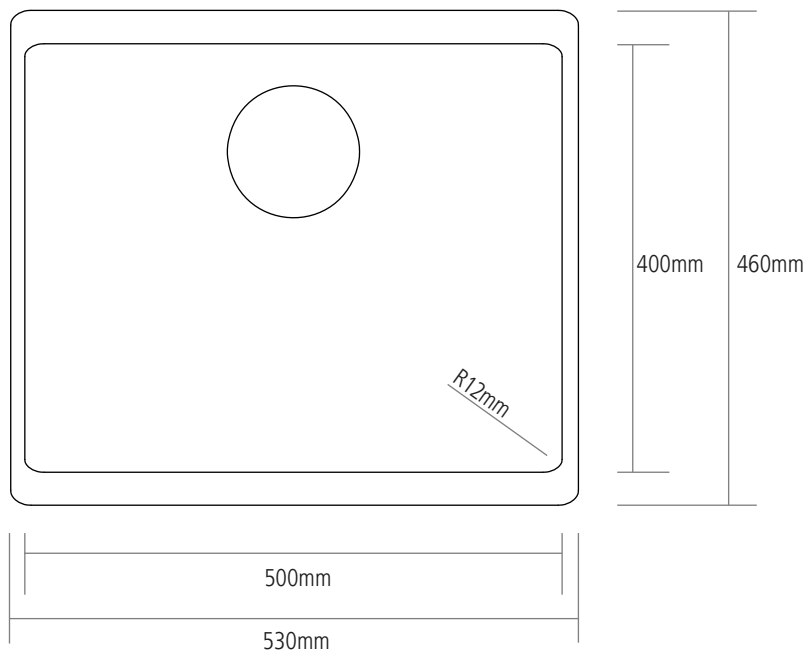

DIMENSIONS

BOWL DEPTH: 200MM

MIN. BASE UNIT: 600MM

INSET CUT OUT SIZE: 520MM X 444MM

UNDERMOUNT CUT OUT SIZE: 500MM X 400MM
