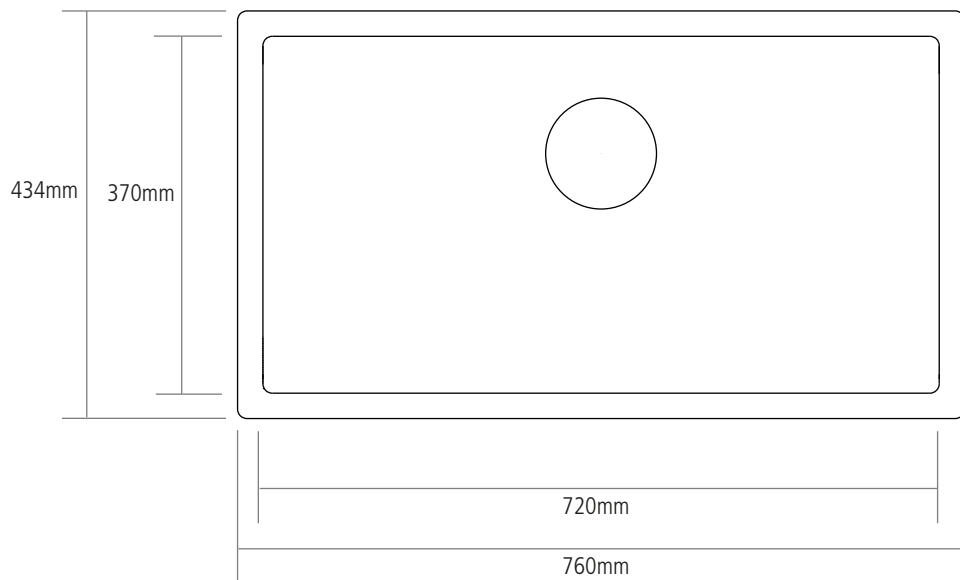

# DIMENSIONS

BOWL DEPTH: 220MM

MIN. BASE UNIT: 900MM

CUT-OUT SIZE: REFER TO TEMPLATE