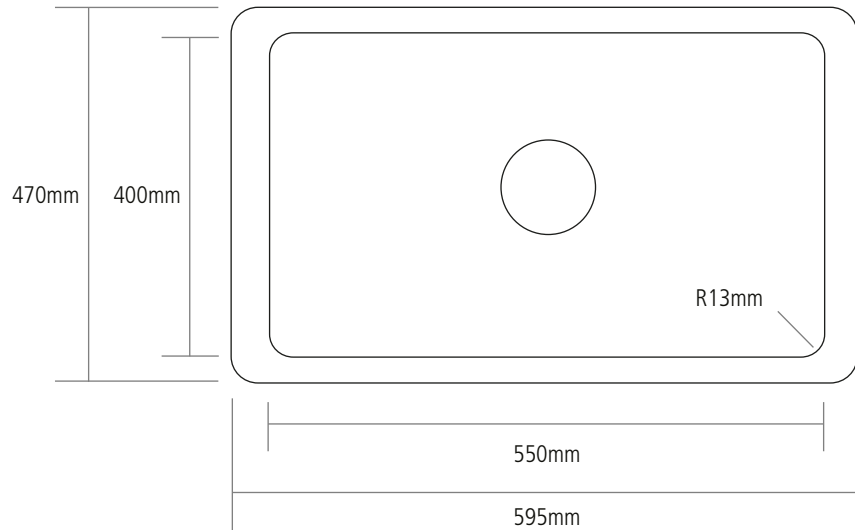

DIMENSIONS

BOWL DEPTH: 280MM

OVERALL SINK DEPTH: 310MM

MIN. BASE UNIT: 600MM

NOTE: All sink dimensions may vary by plus-or-minus 2%