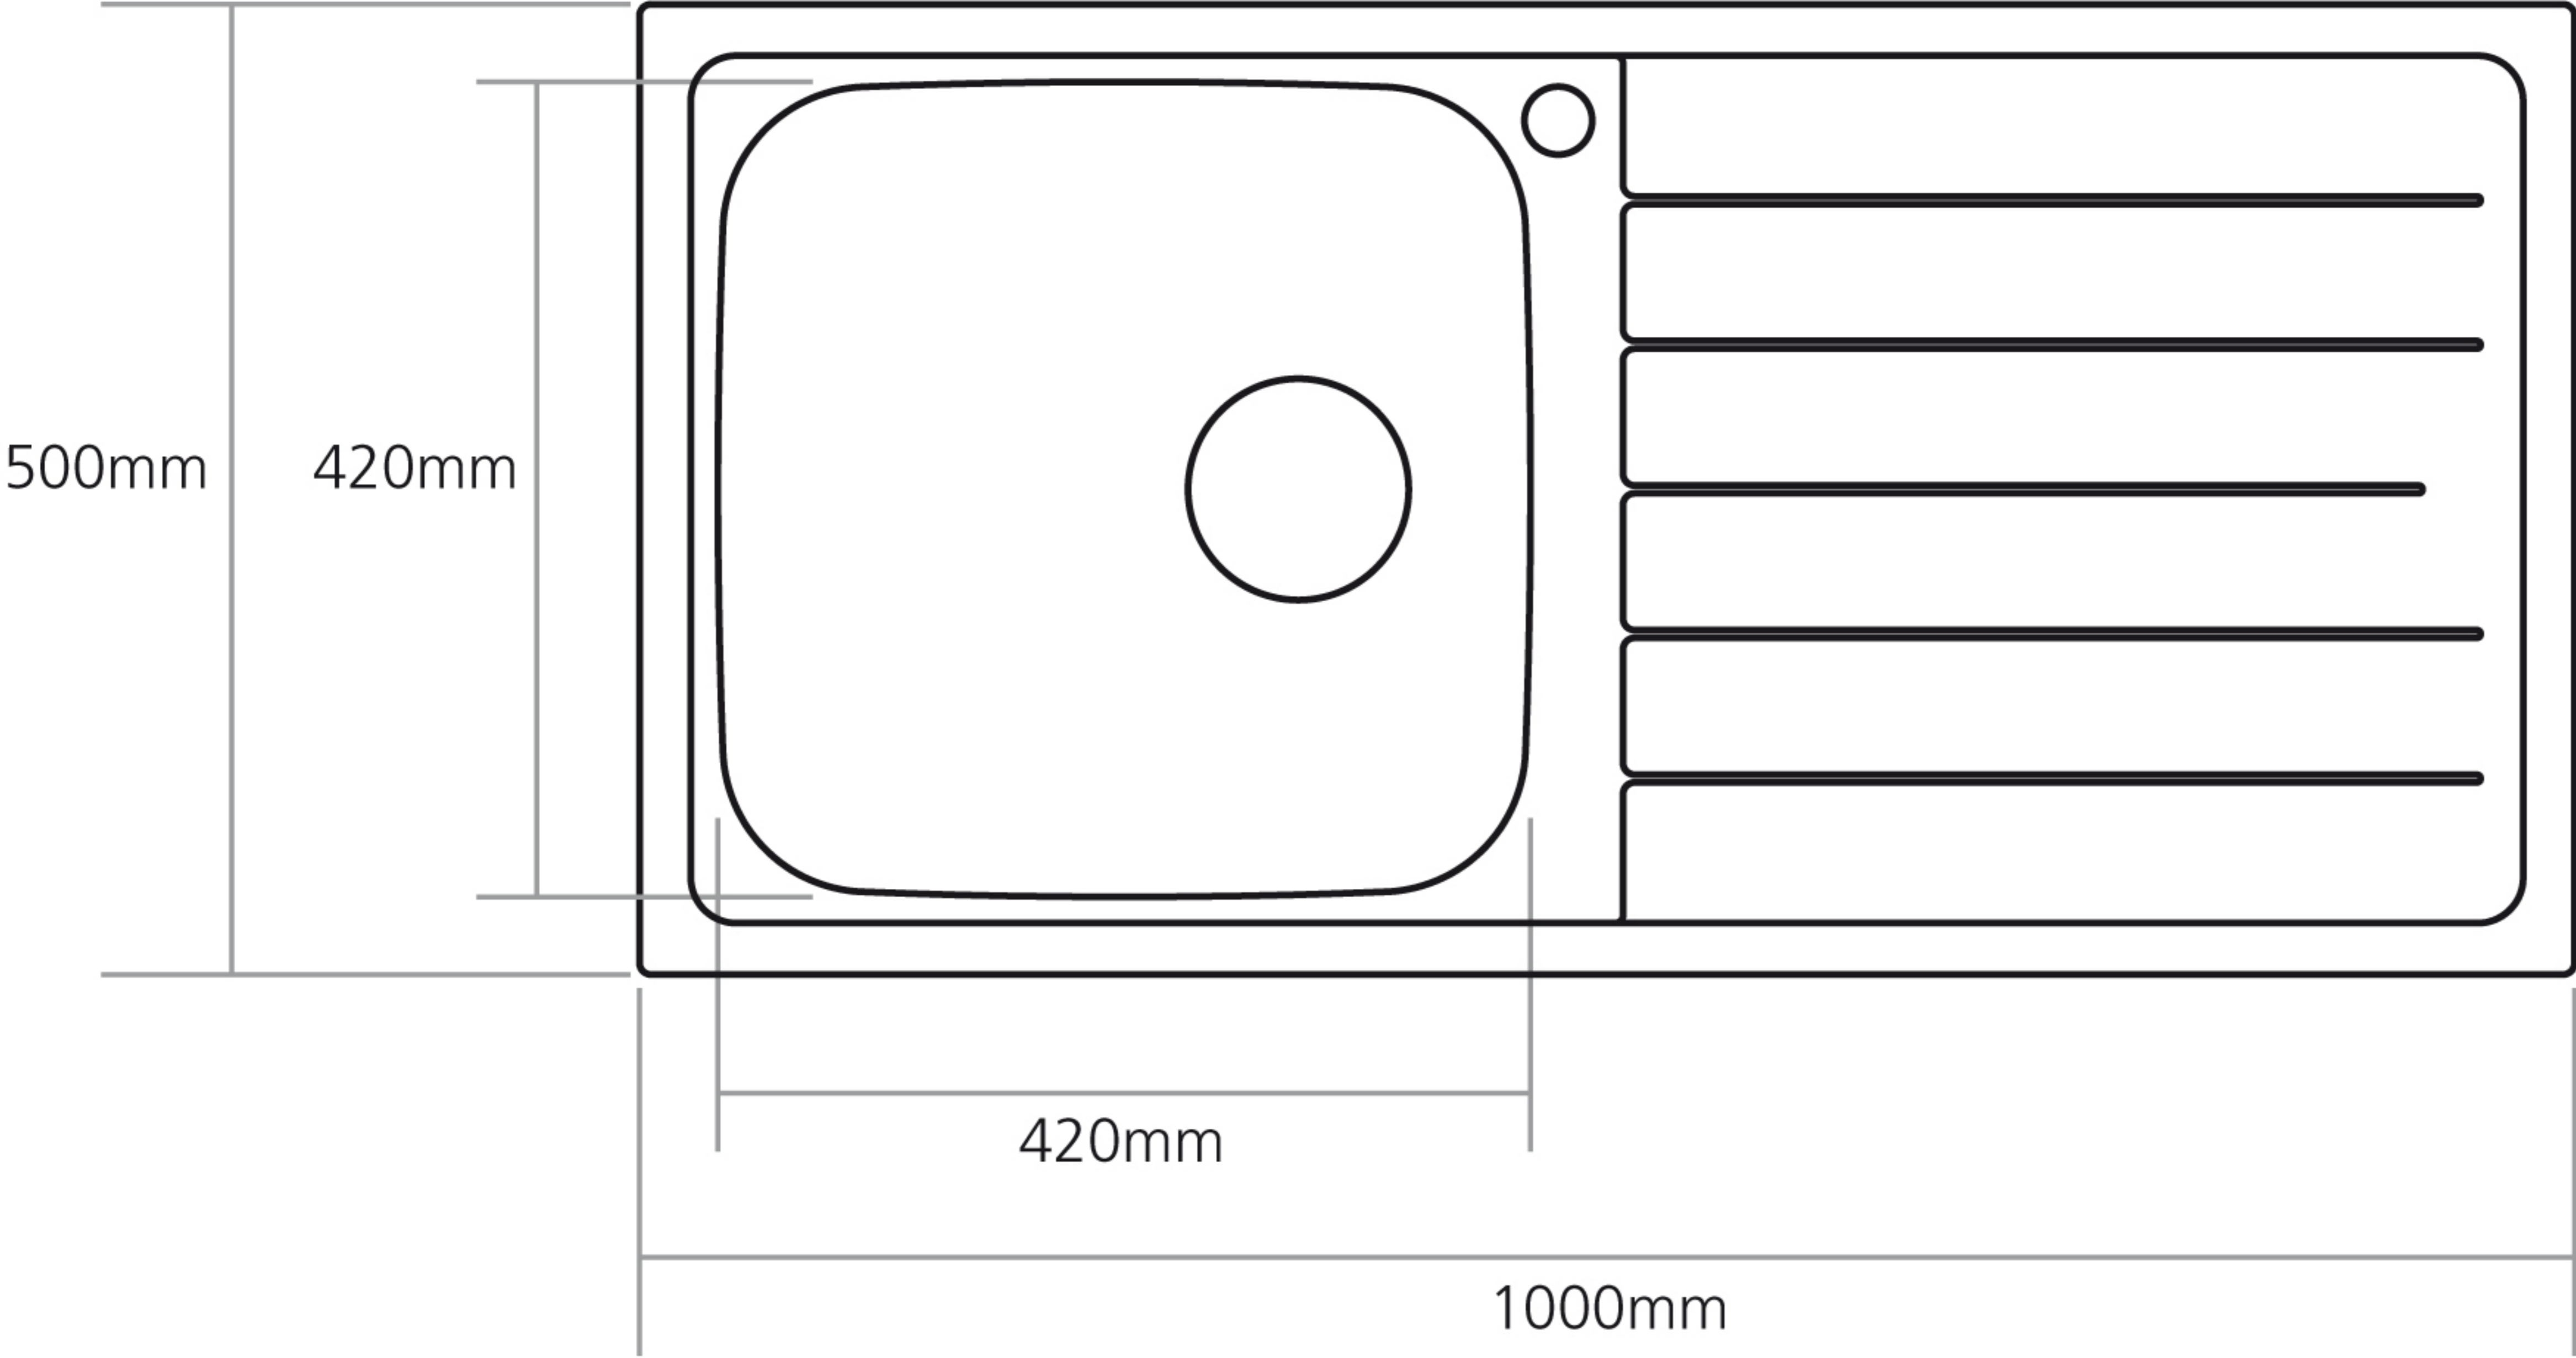

# Dimensions

Bowl depth 200mm  
Min. base unit 600mm  
Cut out size 978 x 480mm