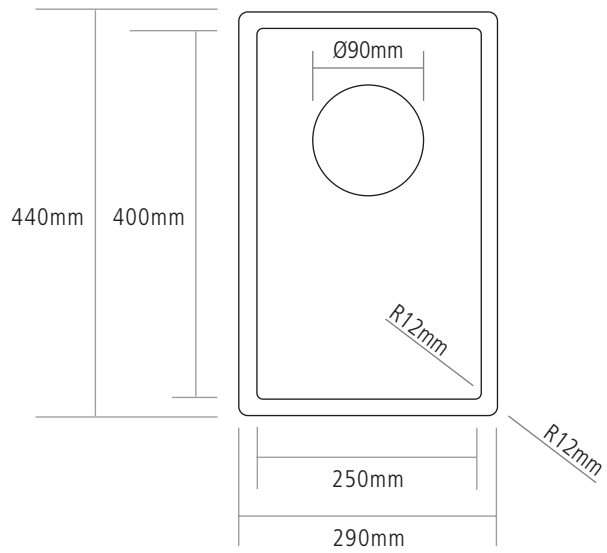

# DIMENSIONS

BOWL DEPTH : 200MM

MIN. BASE UNIT : 300MM

INSET CUT-OUT SIZE : 274 X 424MM