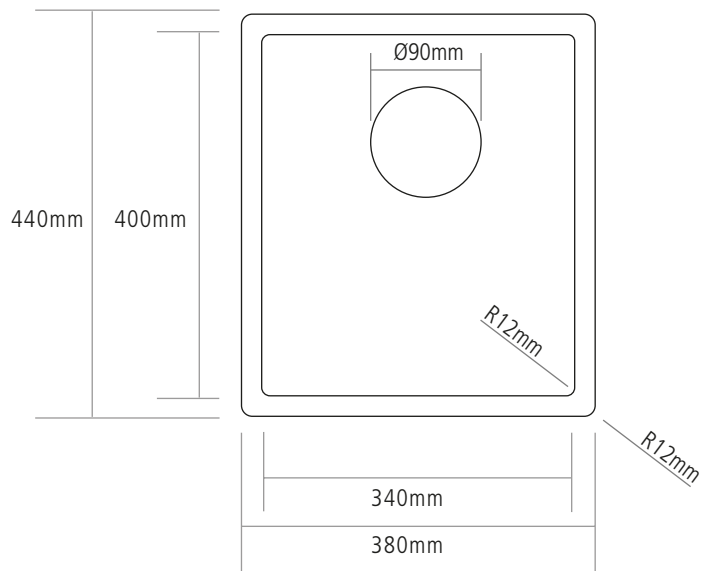

DIMENSIONS

BOWL DEPTH: 200MM

MIN. BASE UNIT: 400MM

INSET CUT-OUT SIZE: 364 X 424MM