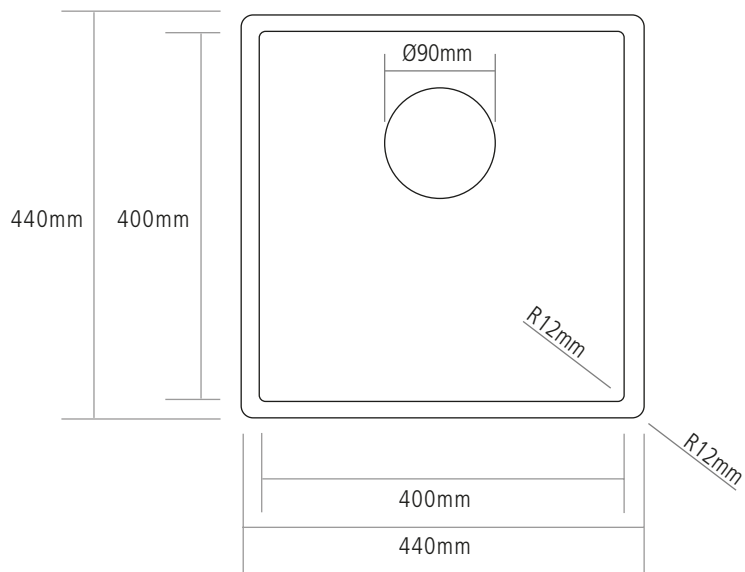

DIMENSIONS

BOWL DEPTH: 200MM

MIN. BASE UNIT: 450MM

INSET CUT-OUT SIZE: 424 X 424MM