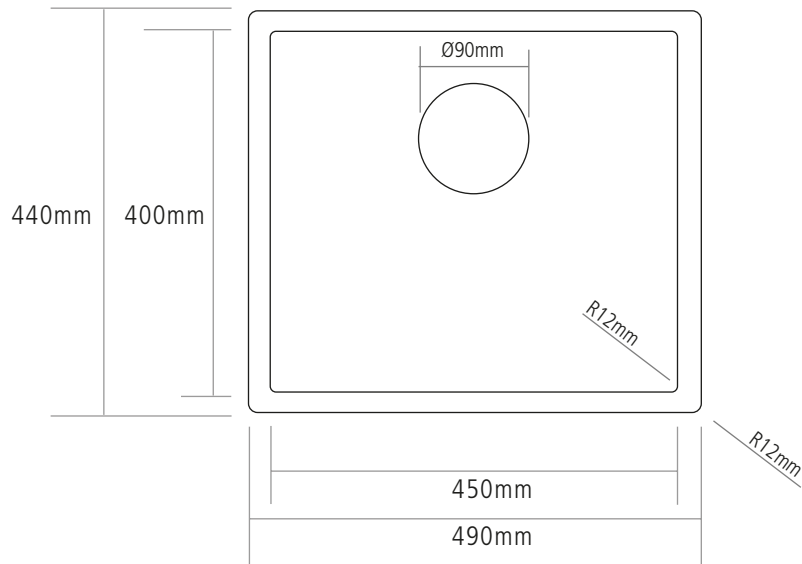

DIMENSIONS

BOWL DEPTH: 200MM

MIN. BASE UNIT: 500MM

INSET CUT-OUT SIZE: 474 X 424MM