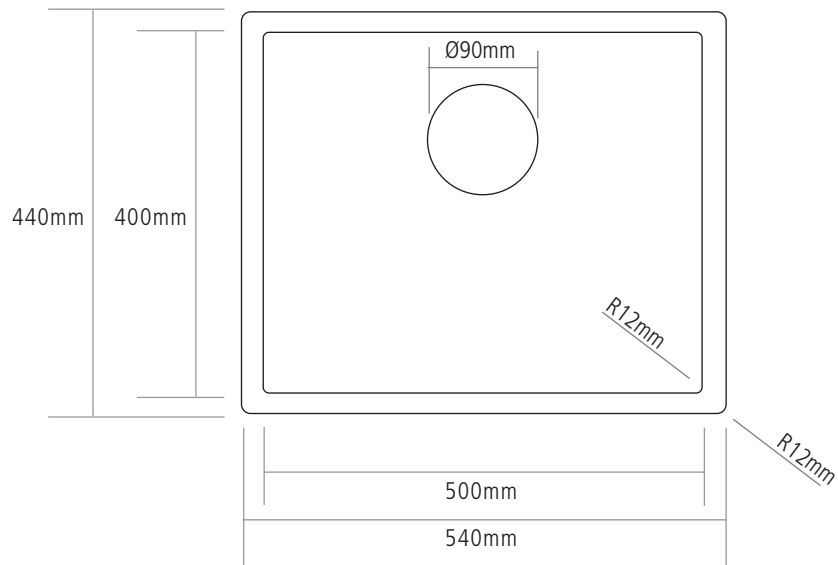

DIMENSIONS

BOWL DEPTH: 200MM

MIN. BASE UNIT: 600MM

INSET CUT-OUT SIZE: 524 X 424MM