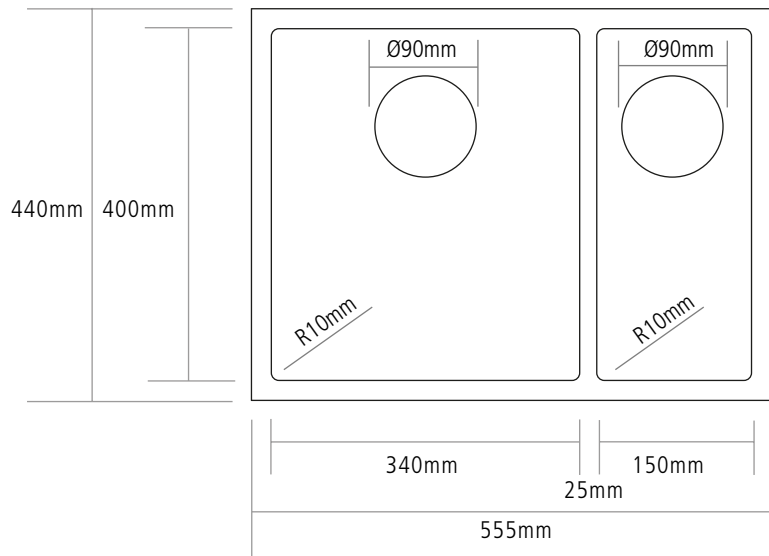

# DIMENSIONS

BOWL DEPTH: 200MM

SMALL BOWL DEPTH: 135MM

MIN. BASE UNIT: 600MM

INSET CUT-OUT SIZE: 541 X 426MM