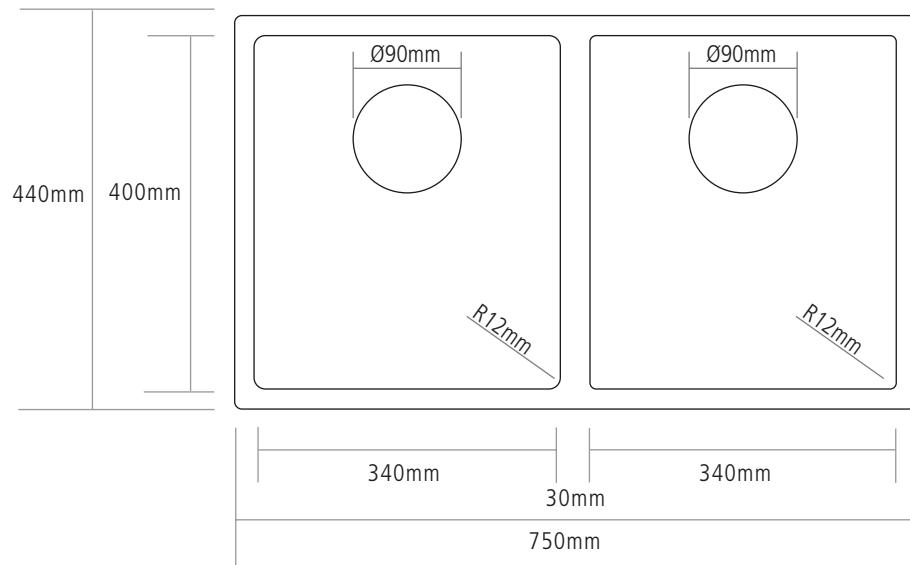

# DIMENSIONS

BOWL DEPTH : 200MM

MIN. BASE UNIT : 800MM

INSET CUT-OUT SIZE : 734 X 424MM