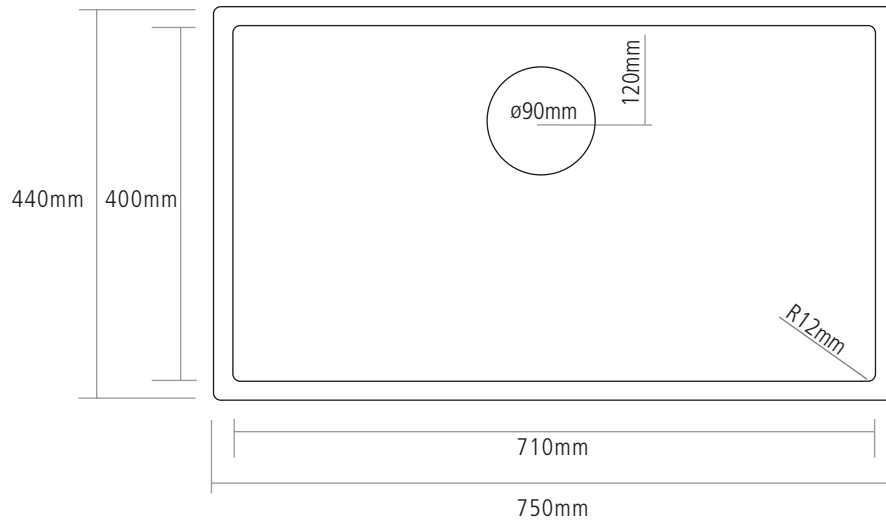

# DIMENSIONS

BOWL DEPTH: 200MM

MIN. BASE UNIT: 800MM

INSET CUT-OUT SIZE : 736 X 426MM