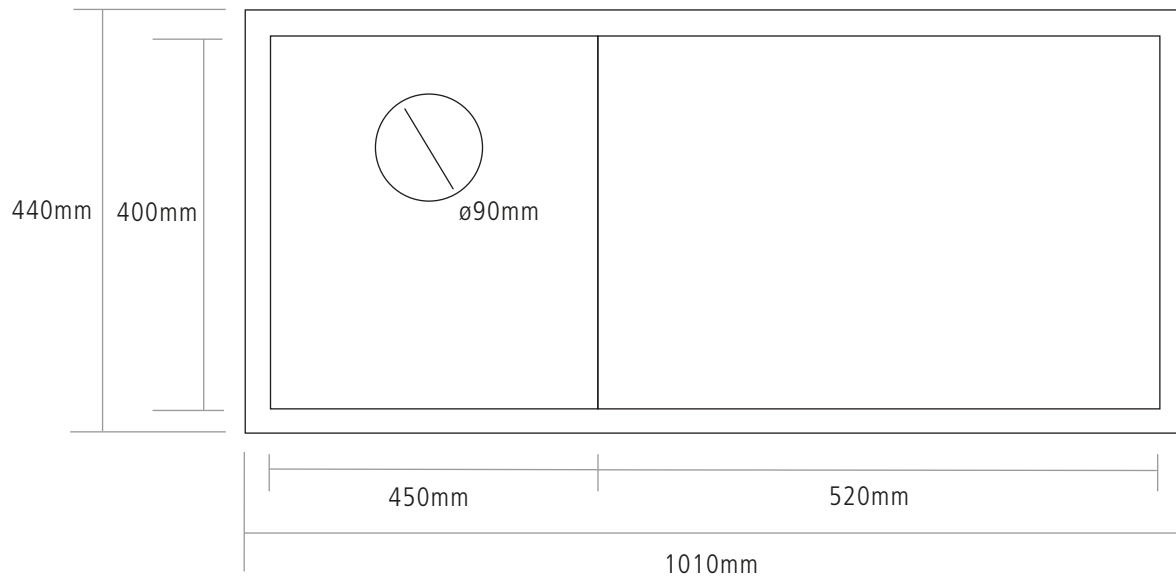

DIMENSIONS

MAIN BOWL DEPTH: 200MM

MIN.BASE UNIT: 600MM

INSET CUT OUT SIZE: 990 X 420MM