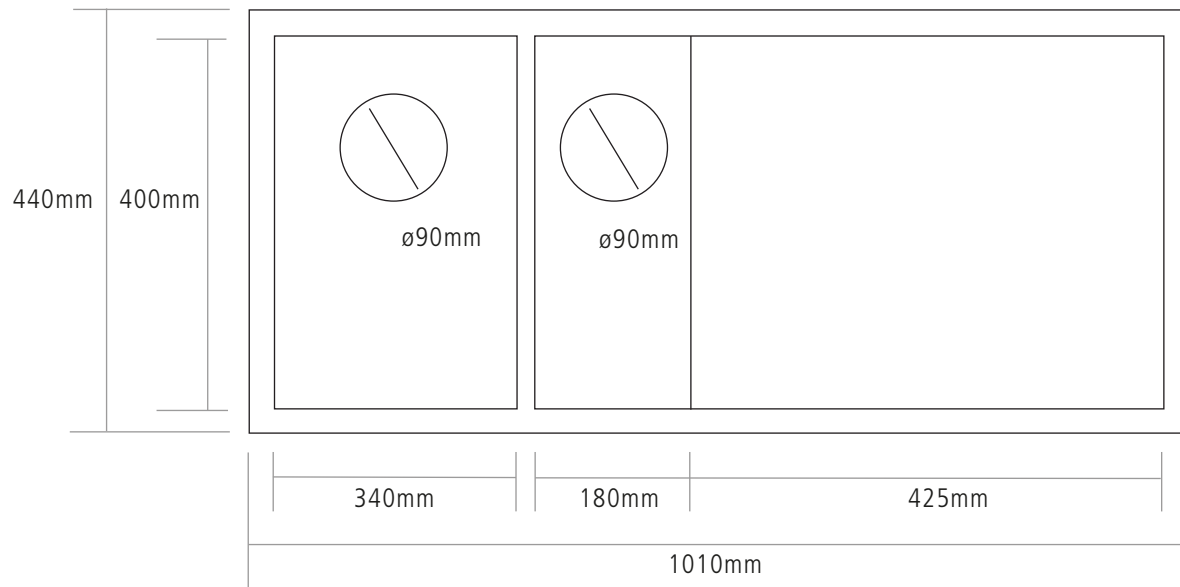

# DIMENSIONS

MAIN BOWL DEPTH: 200MM

SMALL BOWL DEPTH: 150MM

MIN.BASE UNIT: 600MM

INSET CUT OUT SIZE: 990 X 420MM