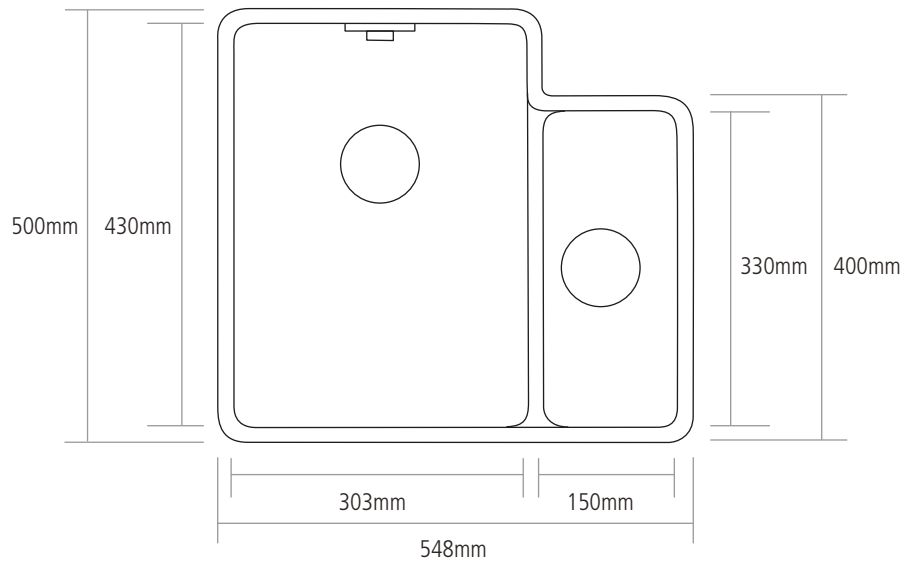

DIMENSIONS

BOWL DEPTH: 220MM
OVERALL SINK DEPTH: 225MM
MIN. BASE UNIT: 600MM

NOTE: All sink dimensions may vary by plus-or-minus 2%