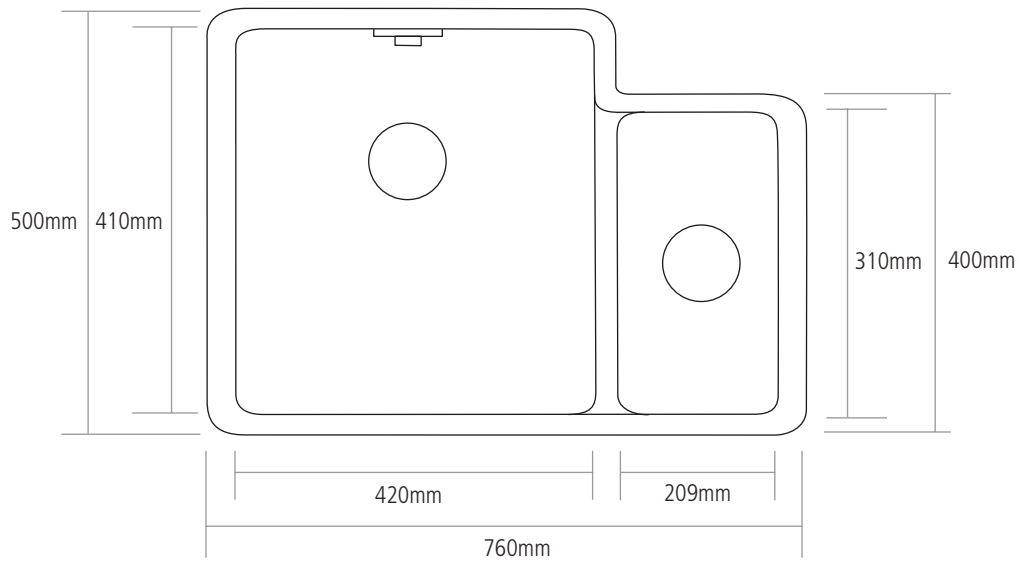

DIMENSIONS

BOWL DEPTH: 195MM
OVERALL SINK DEPTH: 225MM
MIN. BASE UNIT: 800MM

NOTE: All sink dimensions may vary by plus-or-minus 2%