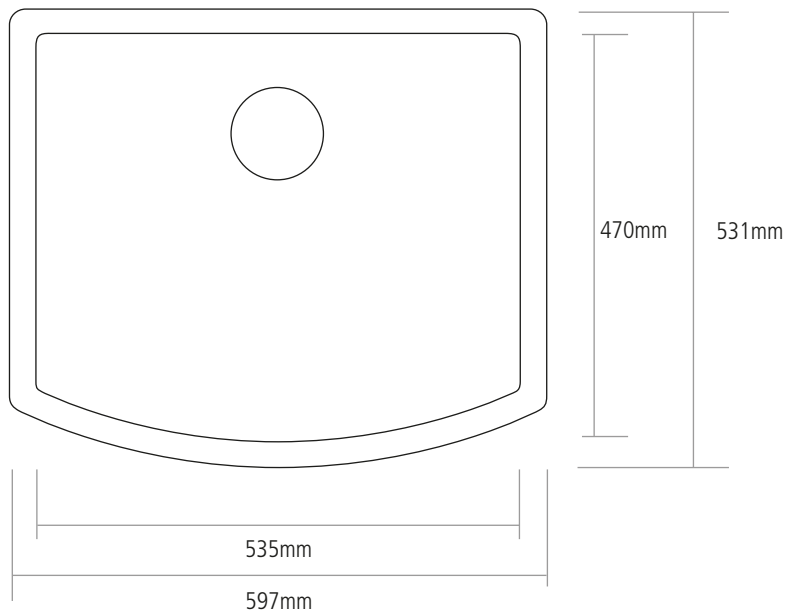

DIMENSIONS

BOWL DEPTH: 190MM

OVERALL SINK DEPTH: 220MM

MIN. BASE UNIT: 600MM

NOTE: All sink dimensions may vary by plus-or-minus 2%