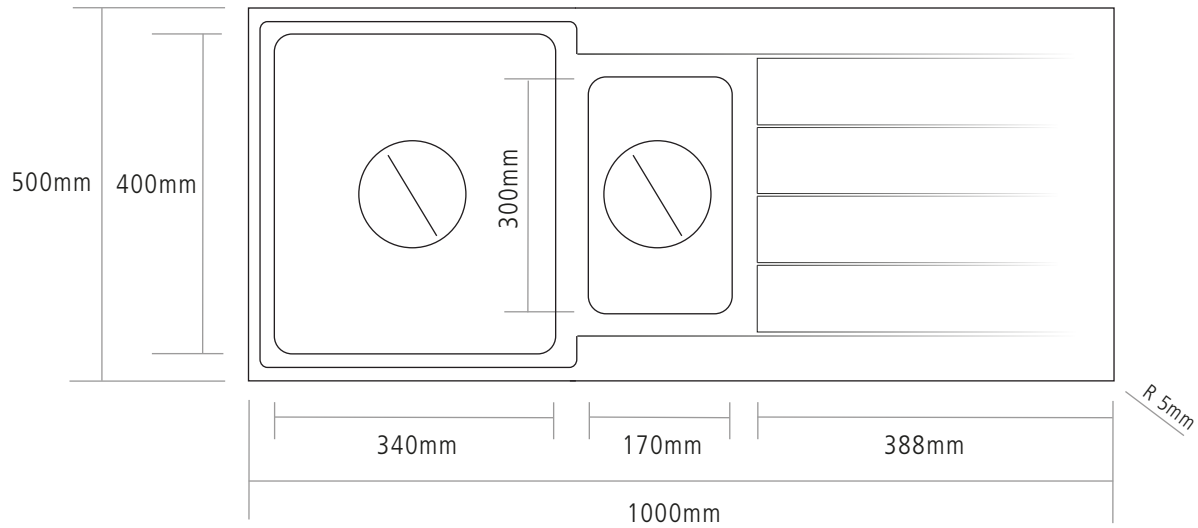

DIMENSIONS

MAIN BOWL DEPTH: 195MM
SMALL BOWL DEPTH: 175MM
MIN.BASE UNIT: 600MM
CUT OUT SIZE: 980 X 480MM