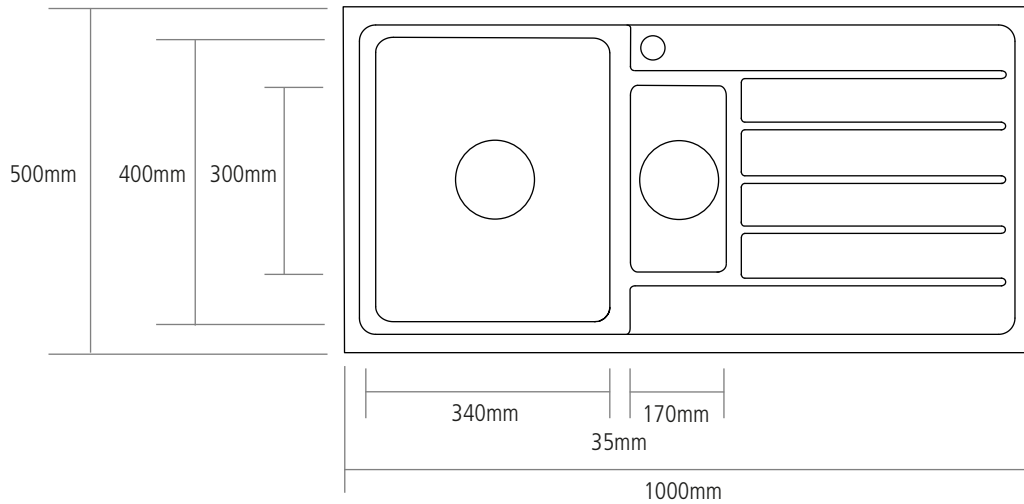

# DIMENSIONS

MAIN BOWL DEPTH: 200MM

SMALL BOWL DEPTH: 175MM

MIN. BASE UNIT: 600MM

CUT OUT SIZE: 980 x 480MM