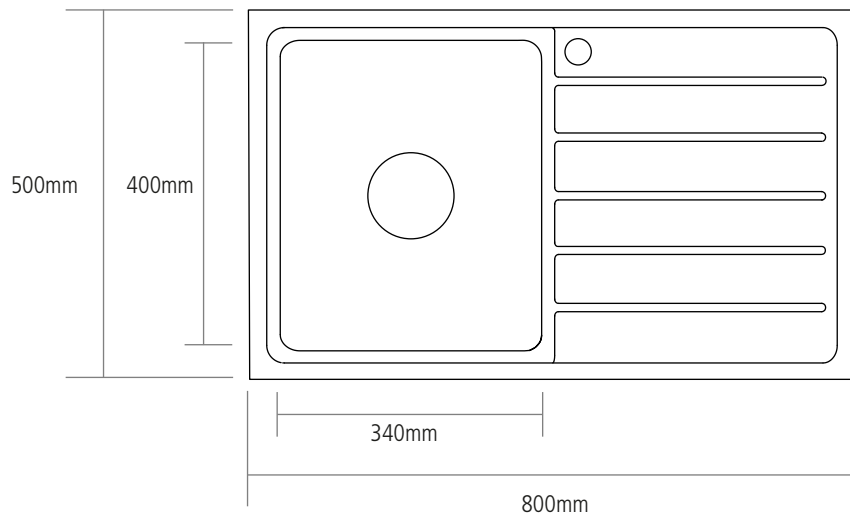

# DIMENSIONS

BOWL DEPTH: 200MM

MIN. BASE UNIT : 450MM

CUT OUT SIZE: 780 x 480MM