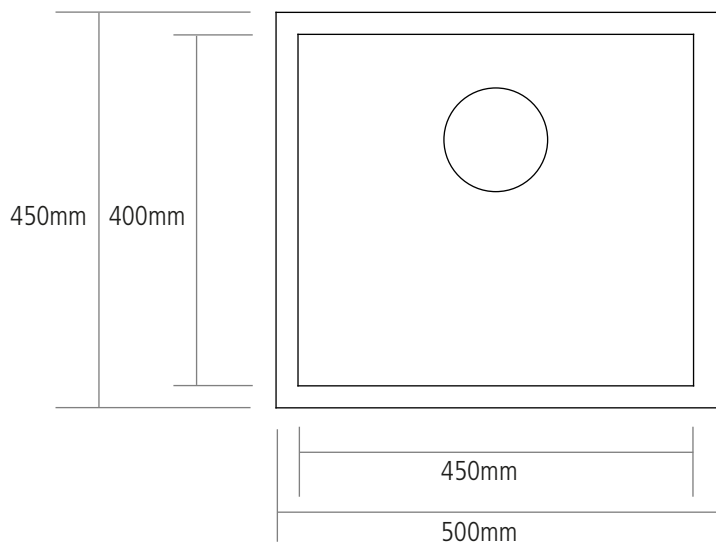

# DIMENSIONS

BOWL DEPTH: 200MM

MIN. BASE UNIT : 500MM

UNDERMOUNT CUT OUT SIZE:  
450 x 400MM

INSET CUT OUT SIZE:  
479 X 429MM