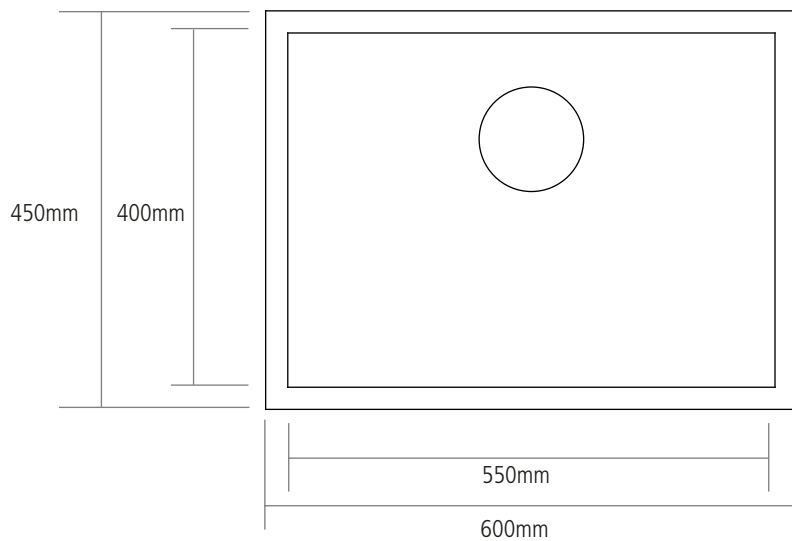

DIMENSIONS

BOWL DEPTH: 200MM

MIN. BASE UNIT: 600MM

UNDERMOUNT CUT-OUT SIZE: 550 x 400MM

INSET CUT-OUT SIZE: 579 x 429MM