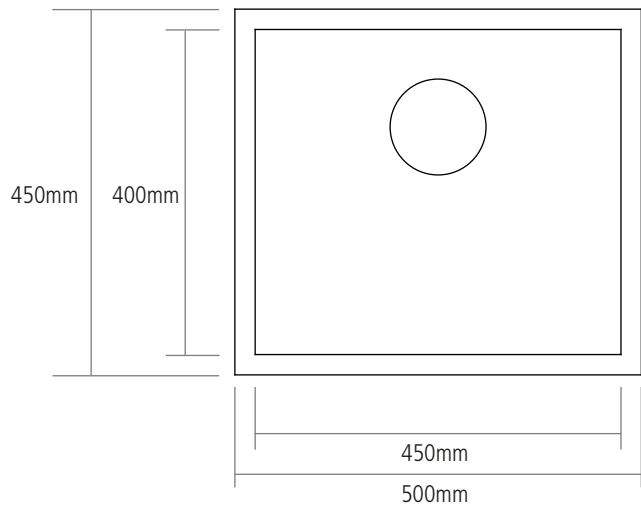

# DIMENSIONS

BOWL DEPTH: 25MM

MIN. BASE UNIT : 500MM

UNDERMOUNT CUT OUT SIZE:  
450 x 400MM

INSET CUT OUT SIZE:  
479 x 429MM