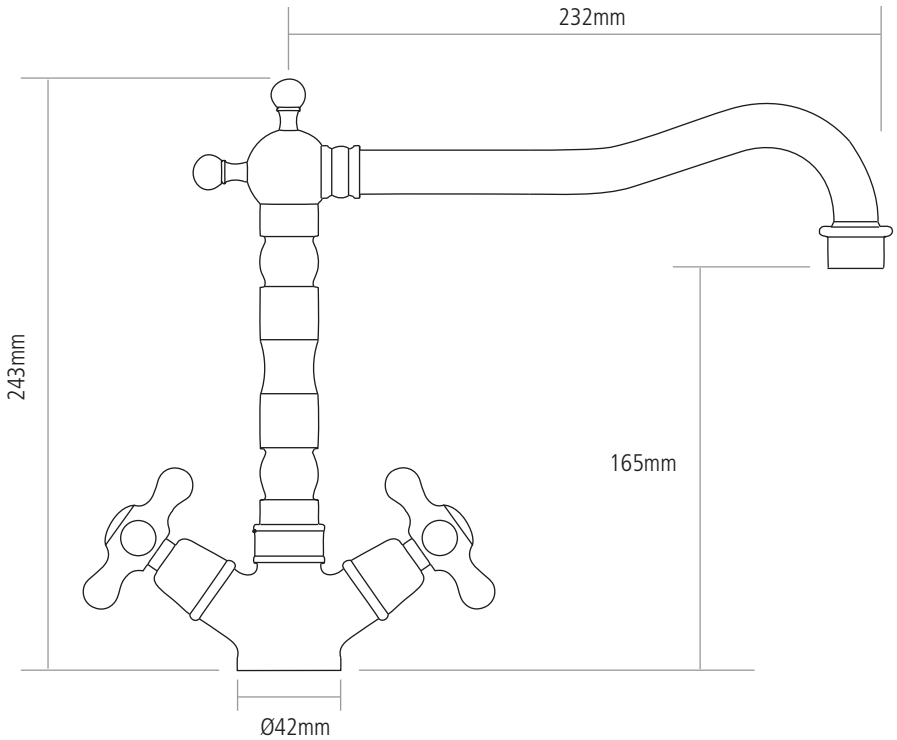

DIMENSIONS

Worktop cut-out 35mm required