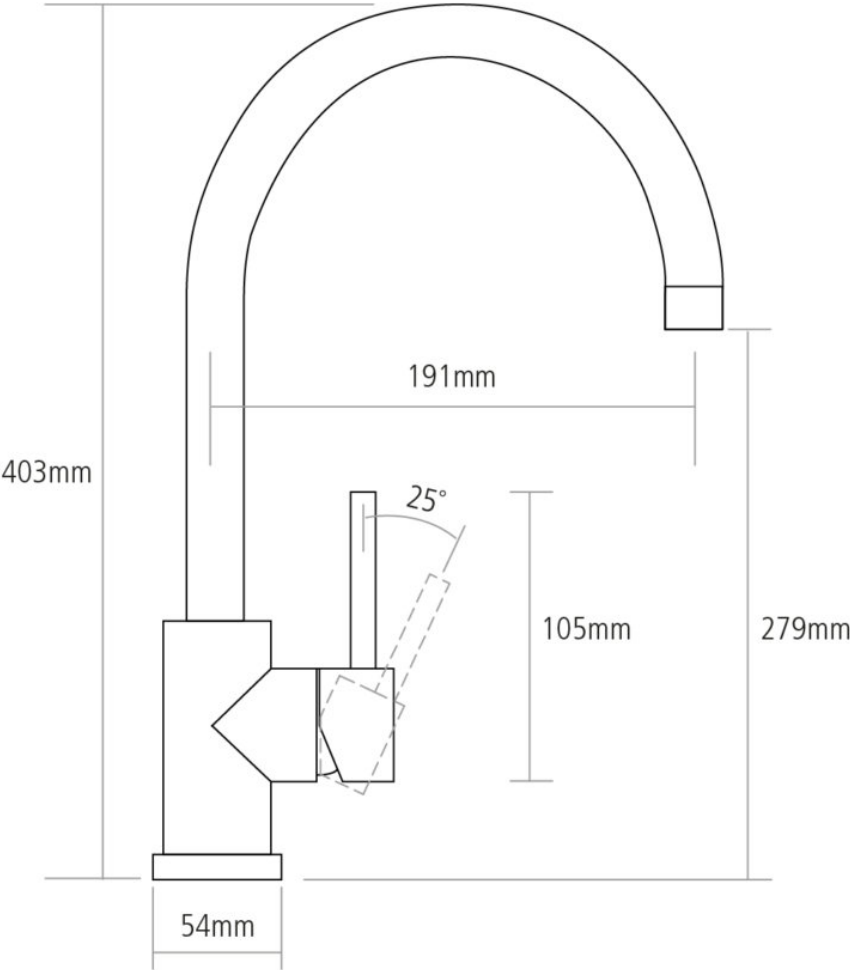

DIMENSIONS

Worktop cut-out 35mm required