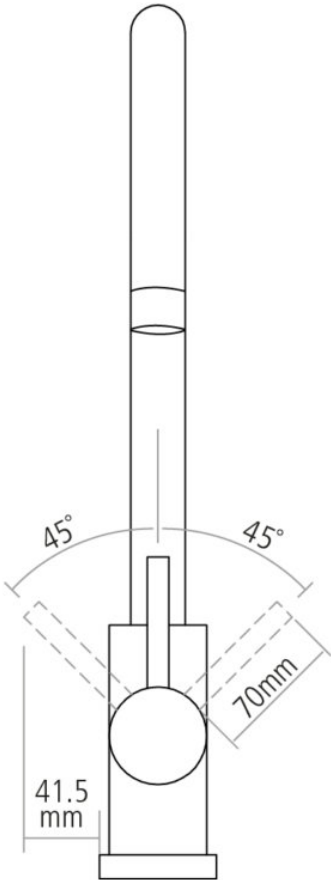

DIMENSIONS

Worktop cut-out 35mm required